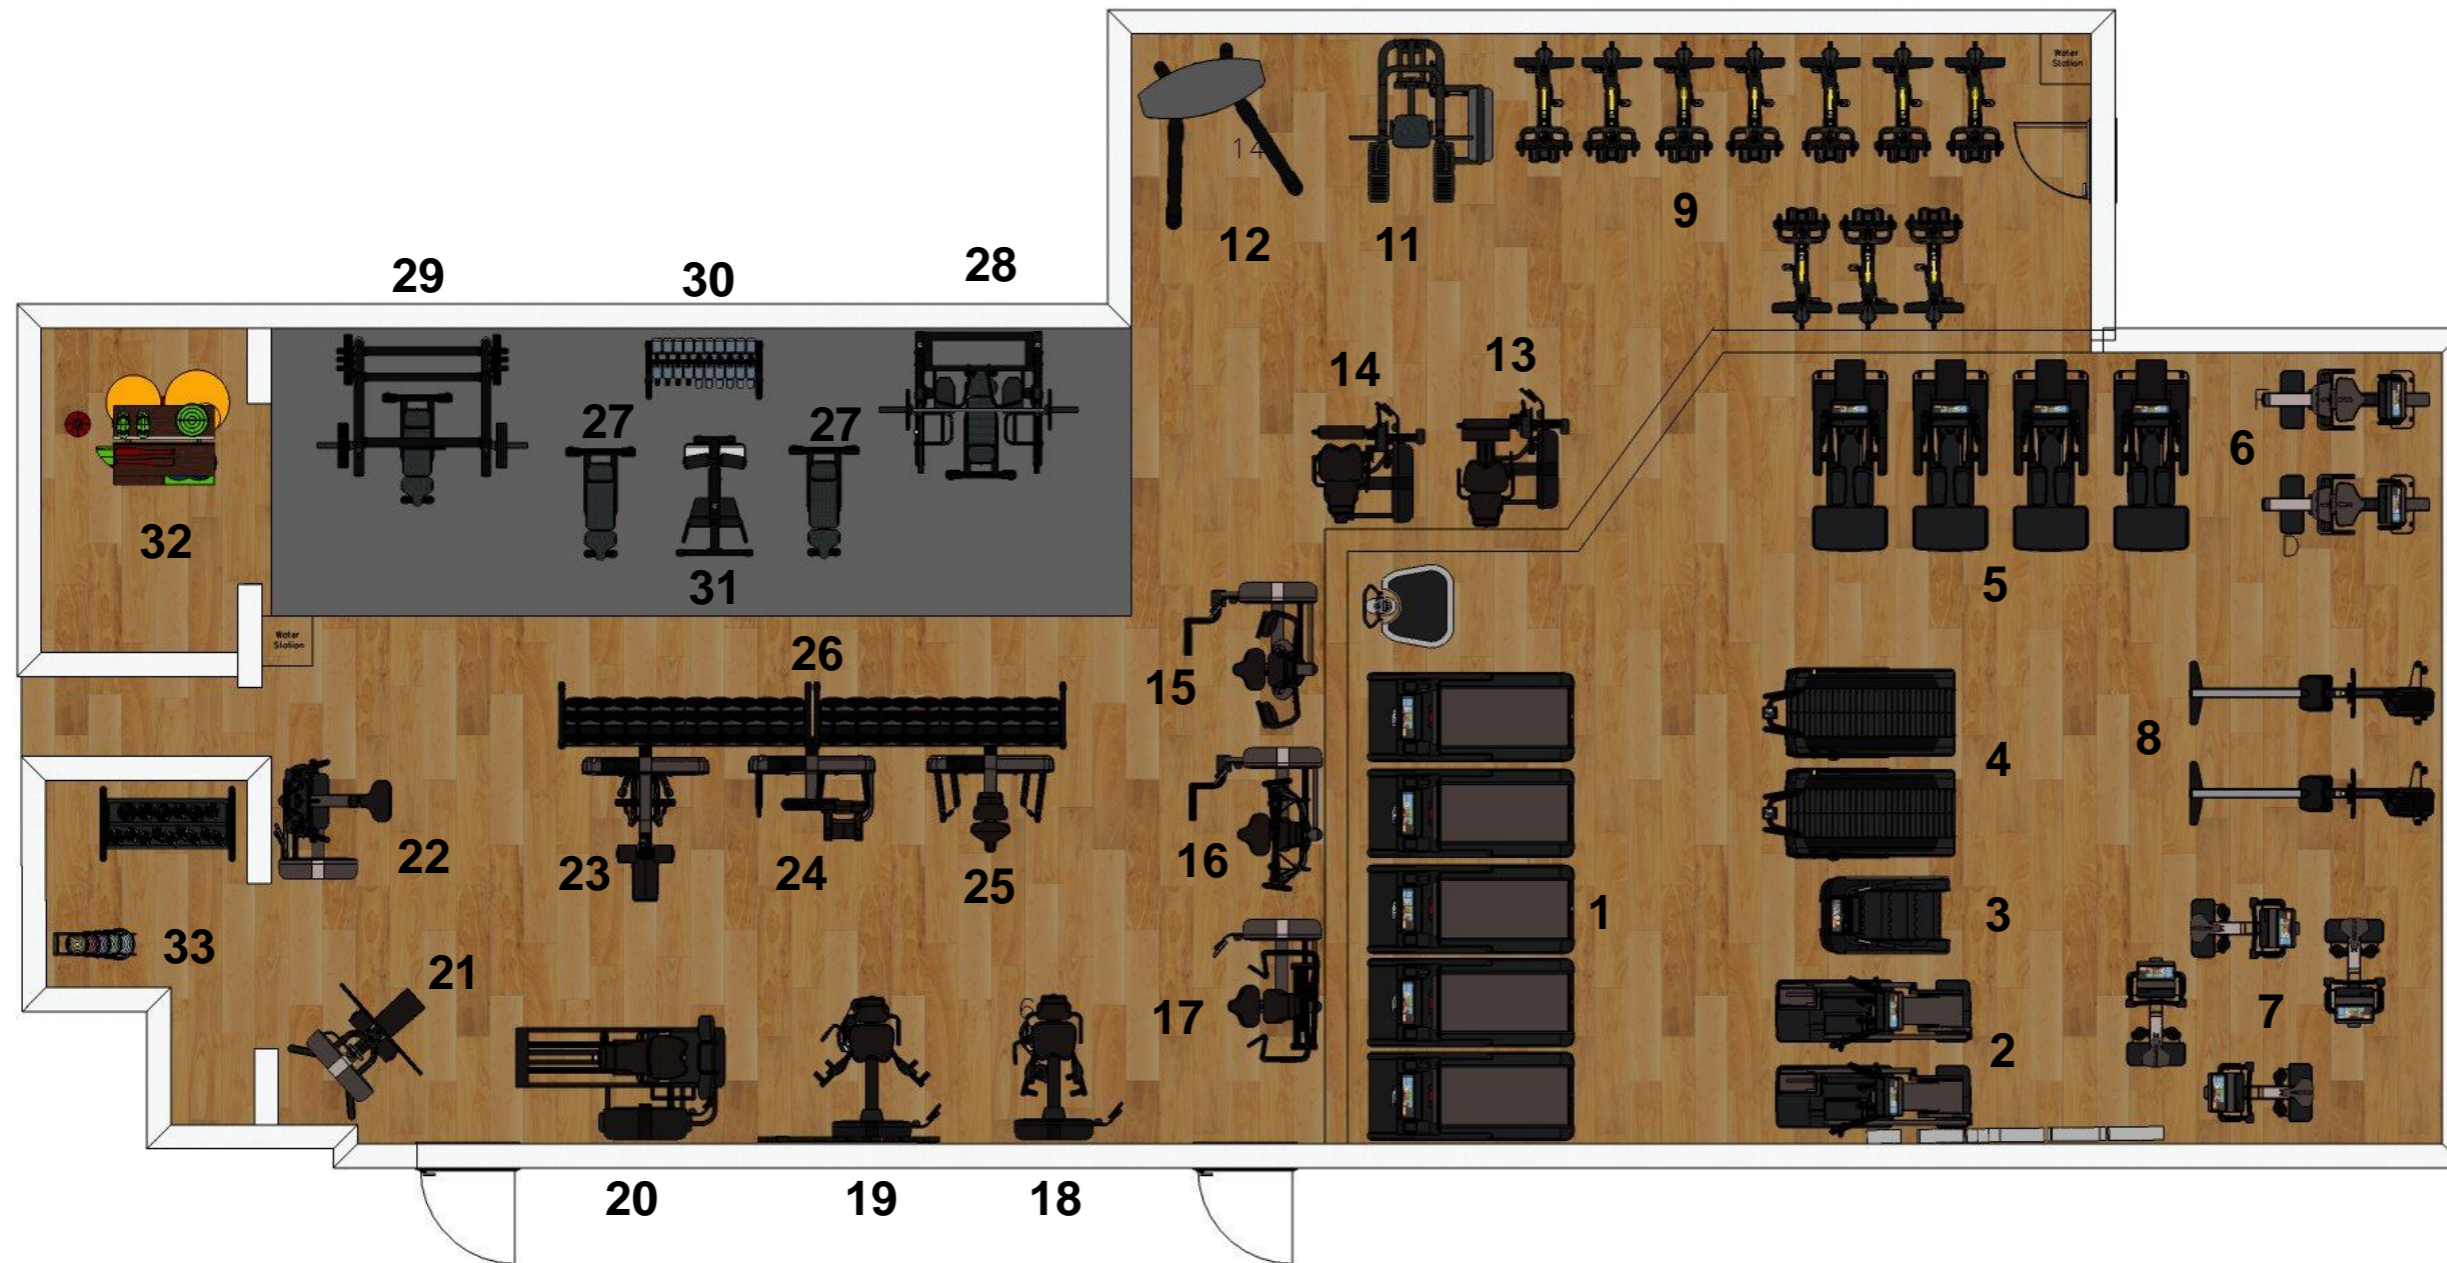

CARDIOVASCULAR

1. Artis Run Treadmill
2. Artis Synchro Cross Trainer
3. Artis Climb
4. Skillmill
5. Artis Vario
6. Artis Recline Bike
7. Artis Bike
8. Skillrow
9. Group Cycles

STRENGTH & FUNCTIONAL

11. Easy Chin Dip
12. Kinesis One
13. Artis Leg Curl
14. Artis Leg Extension
15. Artis Pectoral Machine
16. Artis Shoulder Press
17. Artis Chest Press
18. Artis Abductor
19. Artis Adductor
20. Artis Leg Press
21. Artis Lat Machine
22. Artis Low Row
23. Kinesis High Pull
24. Kinesis Core
25. Kinesis Press
26. Dumbbells 8kg to 52kg + Rack
27. Adjustable Bench
28. Olympic Half Rack
29. Element+ Multipower Smith
30. Chrome Dumbbells 1kg to 10kg
31. Purestrength Lower Back Bench
32. ARKE Functional Unit
33. 2kg to 10kg Medicine Balls + Rack

● POWER ● TV ● LAN

Ⓜ FIXED TO FLOOR Ⓣ FIXED TO WALL ⓂⓉ FIXED TO FLOOR AND WALL