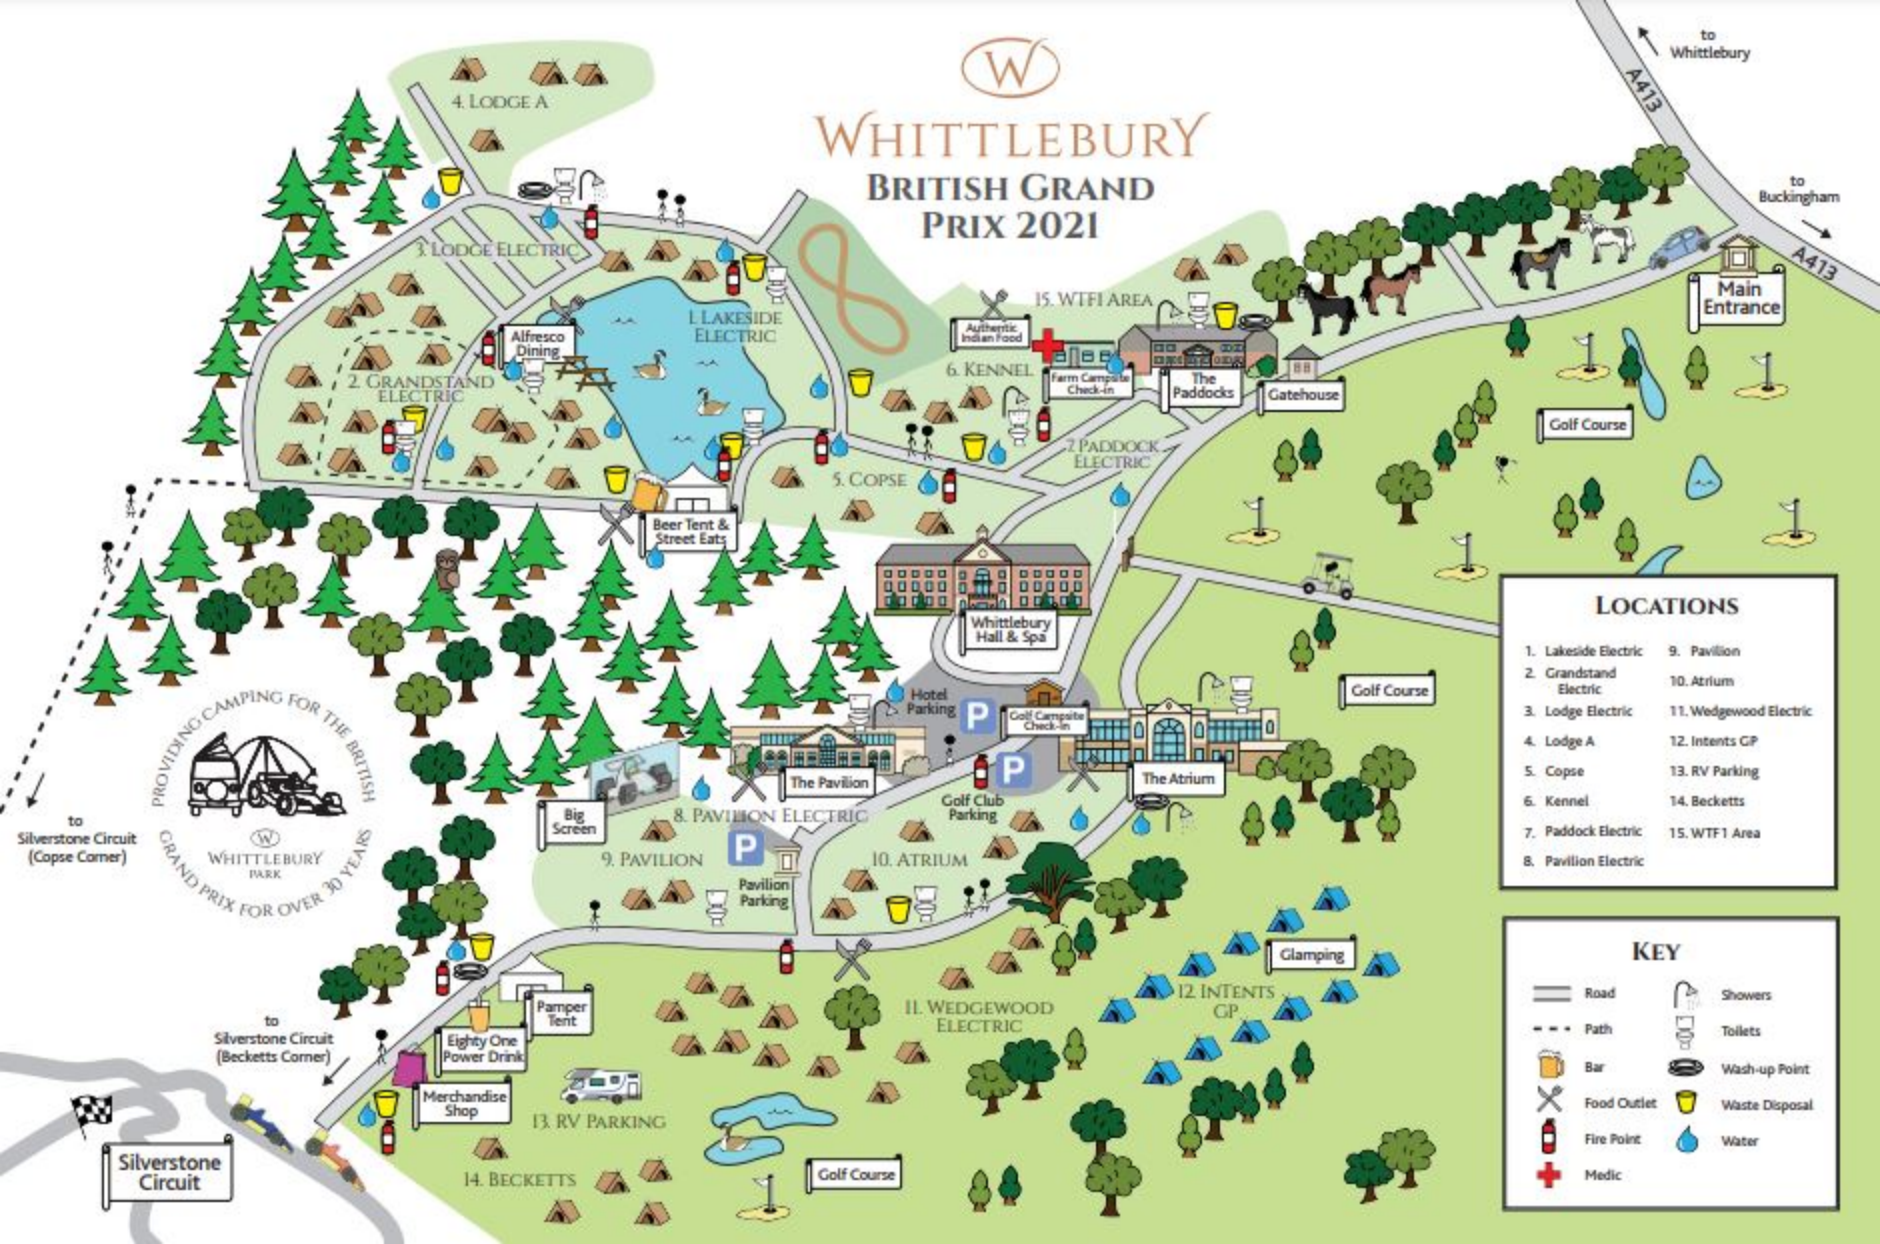

WHITTLEBURY BRITISH GRAND PRIX 2021

LOCATIONS

- | | |
|------------------------|------------------------|
| 1. Lakeside Electric | 9. Pavilion |
| 2. Grandstand Electric | 10. Atrium |
| 3. Lodge Electric | 11. Wedgewood Electric |
| 4. Lodge A | 12. Intents GP |
| 5. Copse | 13. RV Parking |
| 6. Kennel | 14. Becketts |
| 7. Paddock Electric | 15. WTF1 Area |
| 8. Pavilion Electric | |

WHITTLEBURY PARK

to Silverstone Circuit (Cops Corner)

to Silverstone Circuit (Becketts Corner)

Silverstone Circuit

to Whittlebury

to Buckingham

A413

Main Entrance

Beer Tent & Street Eats

Authentic Indian Food

Farm Campsite Check-in

The Paddocks

Gatehouse

Hotel Parking

Golf Campsite Check-in

Golf Club Parking

The Pavilion

The Atrium

Pamper Tent

Eighty One Power Drink

Merchandise Shop

Golf Course

Golf Course

Glamping