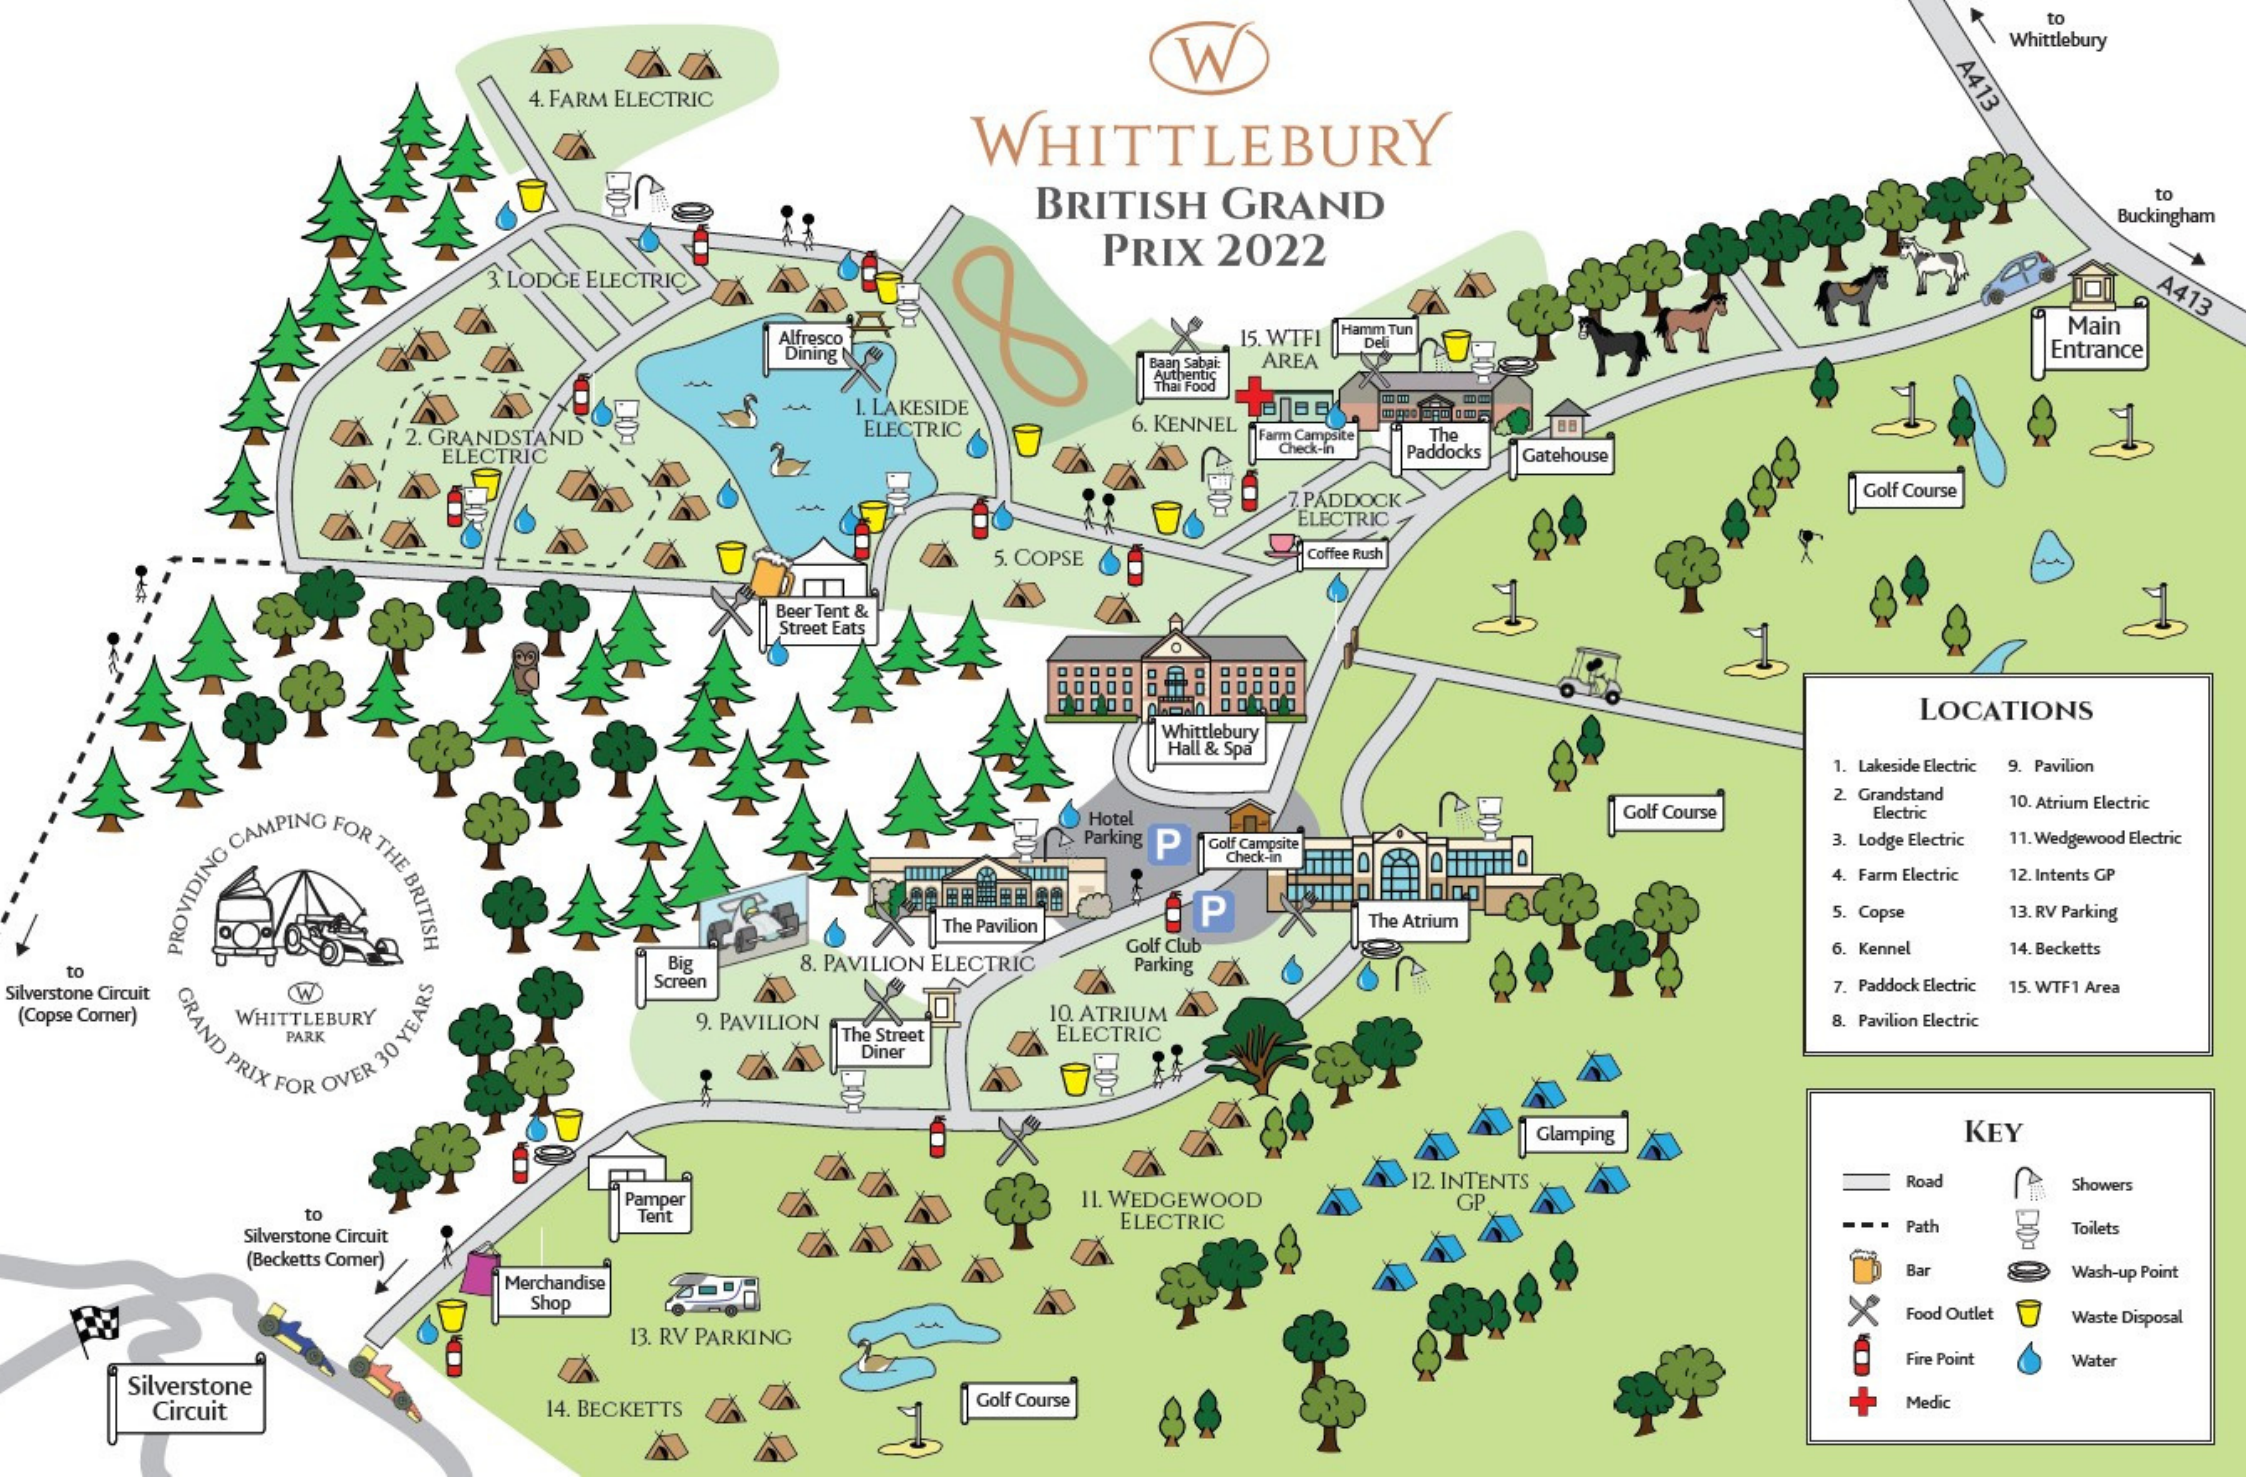

#whittleburybgp

 @whittleburyparkofficial

 @whittleburypark

 @whittleburypark or @whittleburycamp

WHITTLEBURY BRITISH GRAND PRIX 2022

LOCATIONS	
1. Lakeside Electric	9. Pavilion
2. Grandstand Electric	10. Atrium Electric
3. Lodge Electric	11. Wedgewood Electric
4. Farm Electric	12. Intents GP
5. Copse	13. RV Parking
6. Kennel	14. Becketts
7. Paddock Electric	15. WTF1 Area
8. Pavilion Electric	

KEY			
	Road		Showers
	Path		Toilets
	Bar		Wash-up Point
	Food Outlet		Waste Disposal
	Fire Point		Water
	Medic		

#whittleburybgp