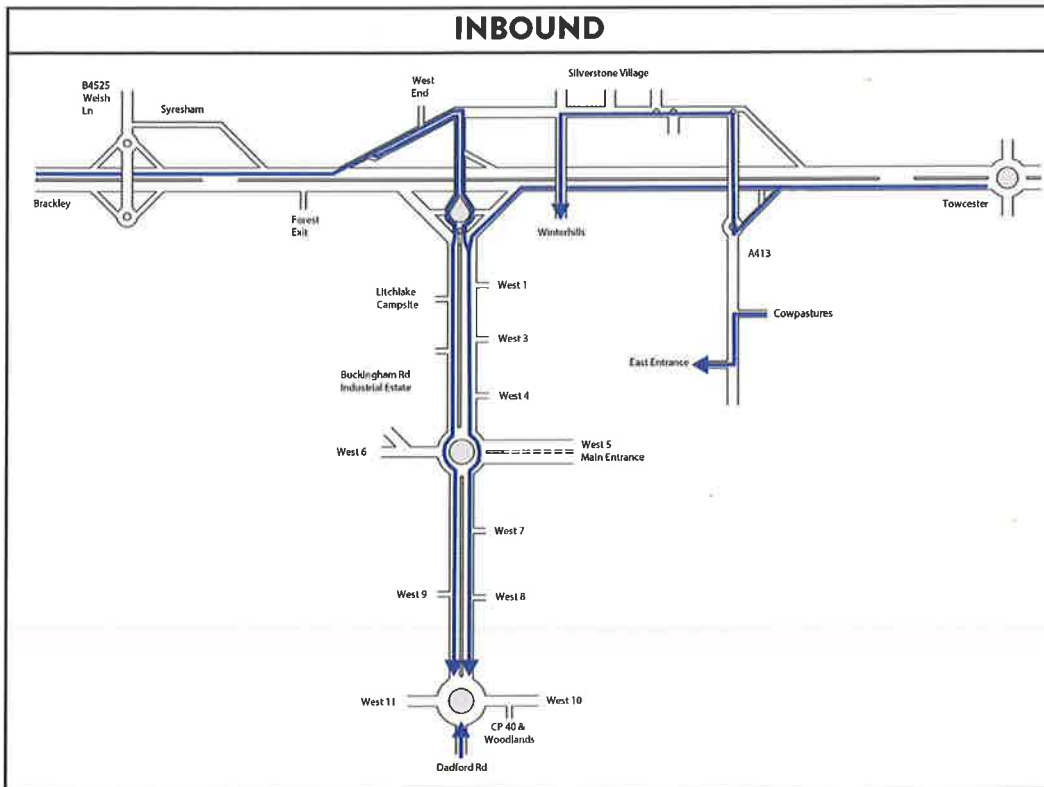

TRAFFIC MAPS FOR THE 2019 GOPRO BRITISH GRAND PRIX MOTOGP™

Silverstone Circuits Ltd

Jimmy Brown Centre, Silverstone Circuit, Northamptonshire, NN12 8TN, United Kingdom
+44 (0)844 3728 200 info@silverstone.co.uk www.silverstone.co.uk
Company No. 882843 VAT No. GB 170160935 Registered in England and Wales