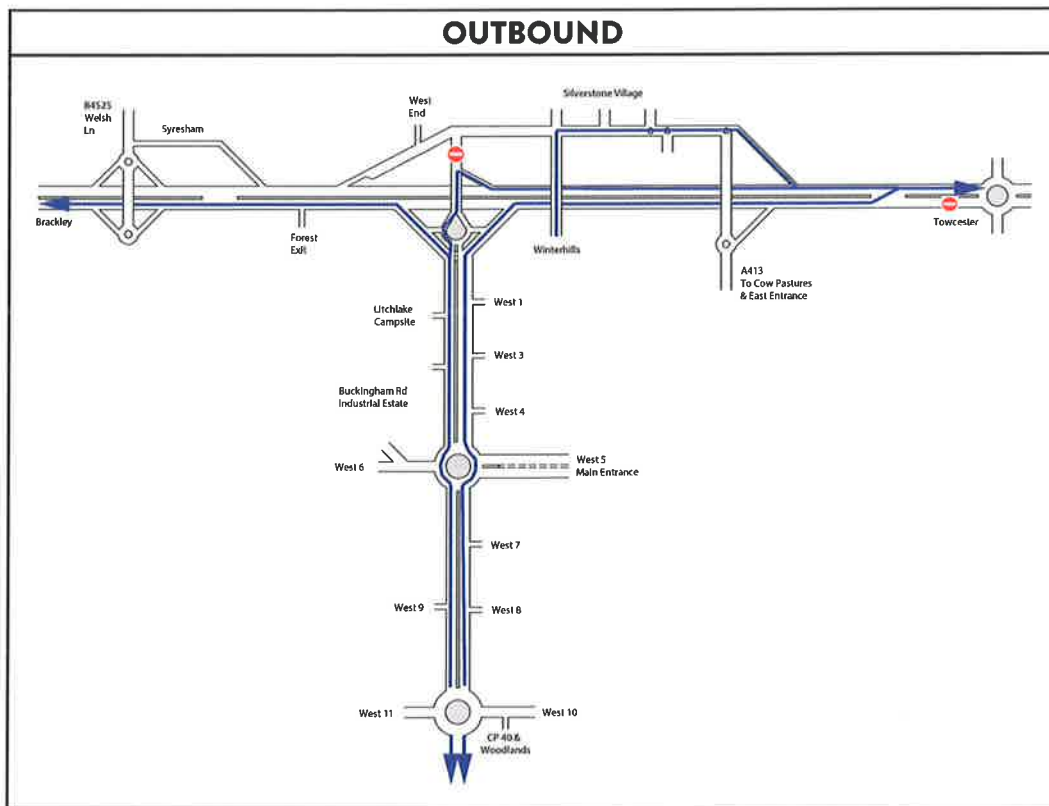

TRAFFIC MAPS FOR THE 2019 GOPRO BRITISH GRAND PRIX MOTOGP™

Silverstone Circuits Ltd

Jimmy Brown Centre, Silverstone Circuit, Northamptonshire, NN12 8TN, United Kingdom
+44 (0)844 3728 200 info@silverstone.co.uk www.silverstone.co.uk
Company No. 882843 VAT No. GB 170160935 Registered in England and Wales