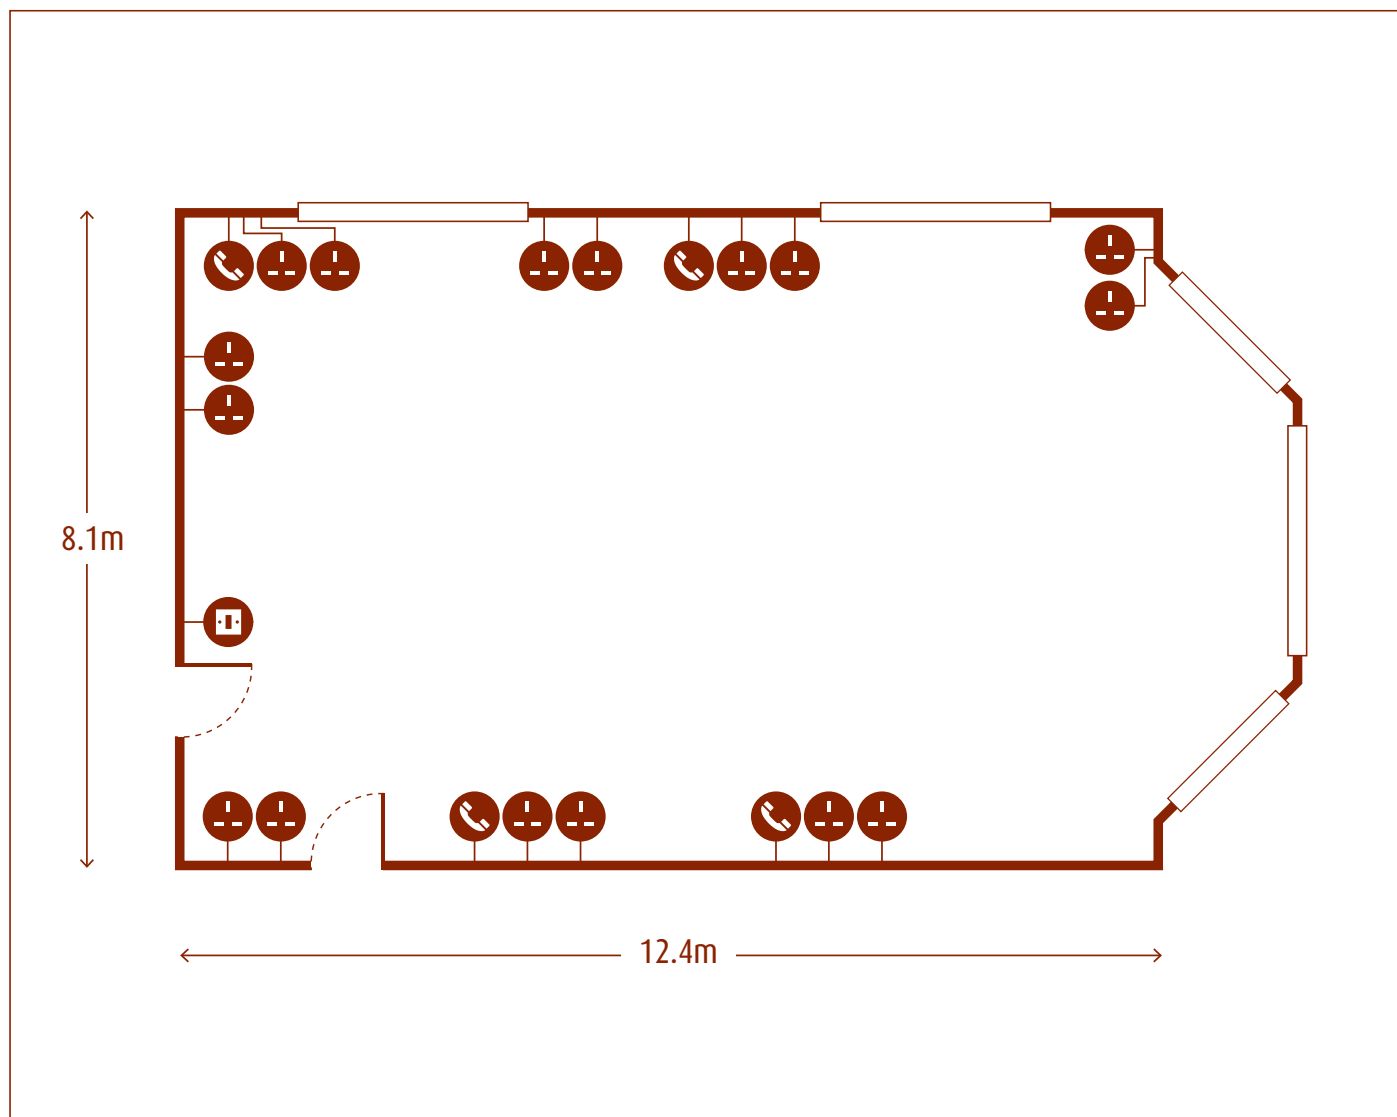

Melbourne

Room Specification

CAPACITIES

Theatre	100
U-Shape	30
Boardroom	40
Classroom	40
Cabaret	64

DIMENSIONS (m)

Room size	12.4 x 8.1
Total floor size	100.44m ²
Celling height	3.5

KEY

Light switch	
Power supply	
Telephone	