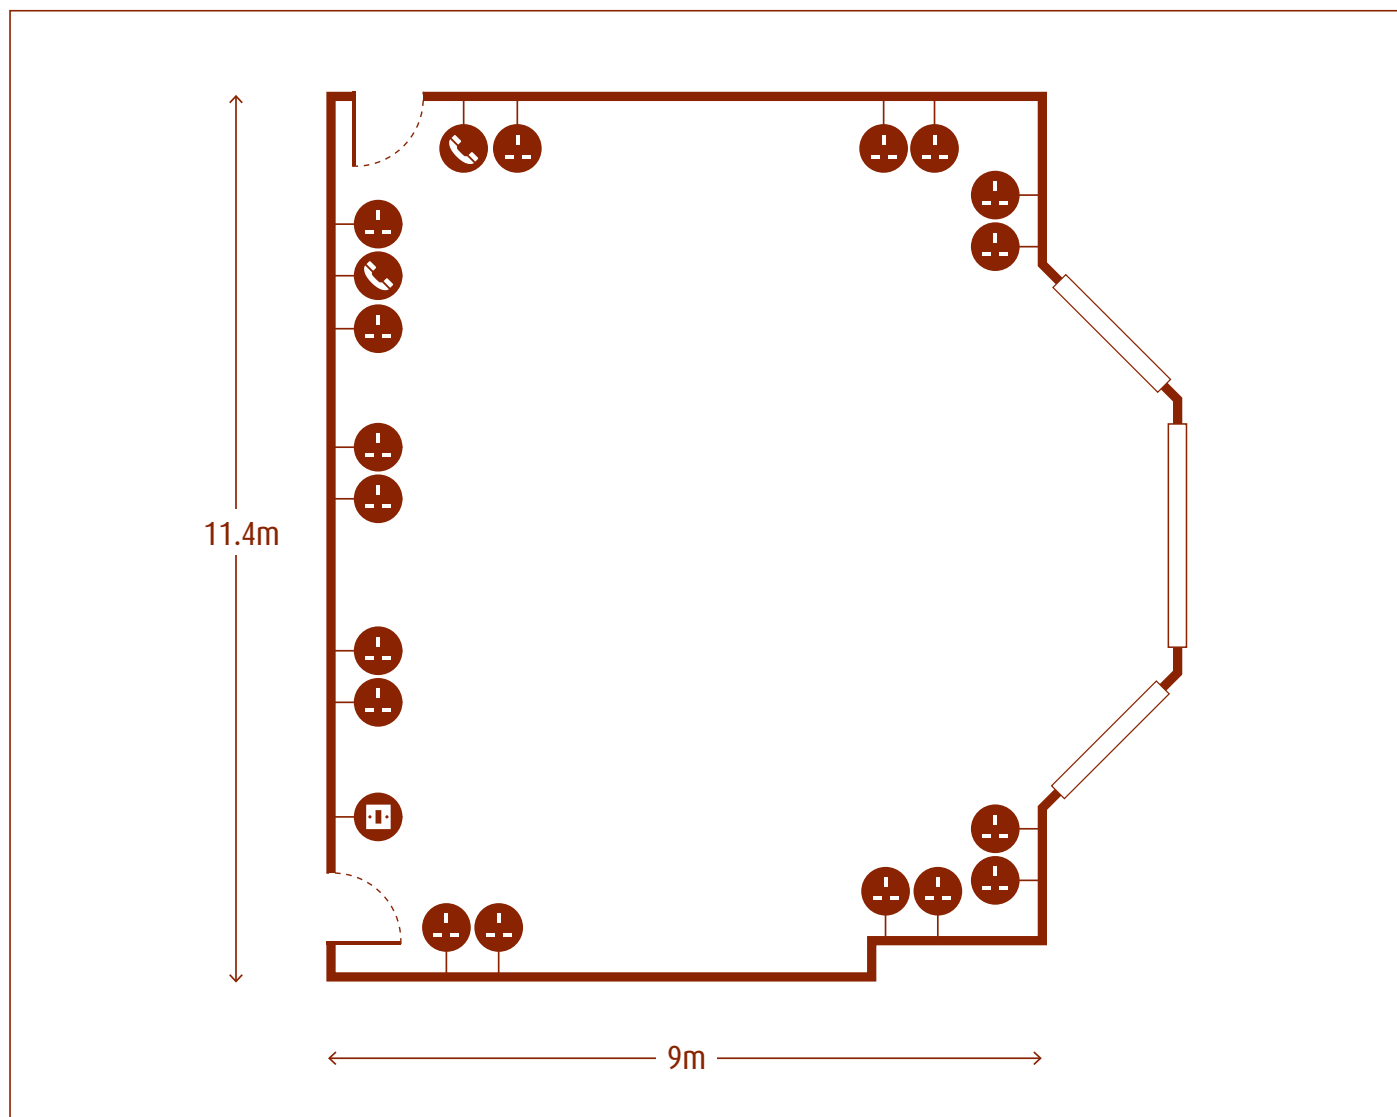

Indianapolis

Room Specification

CAPACITIES

Theatre	100
U-Shape	30
Boardroom	40
Classroom	40
Cabaret	64

DIMENSIONS (m)

Room size	11.4 x 9
Total floor size	102.96m ²
Celling height	3.5

KEY

Light switch	
Power supply	
Telephone	