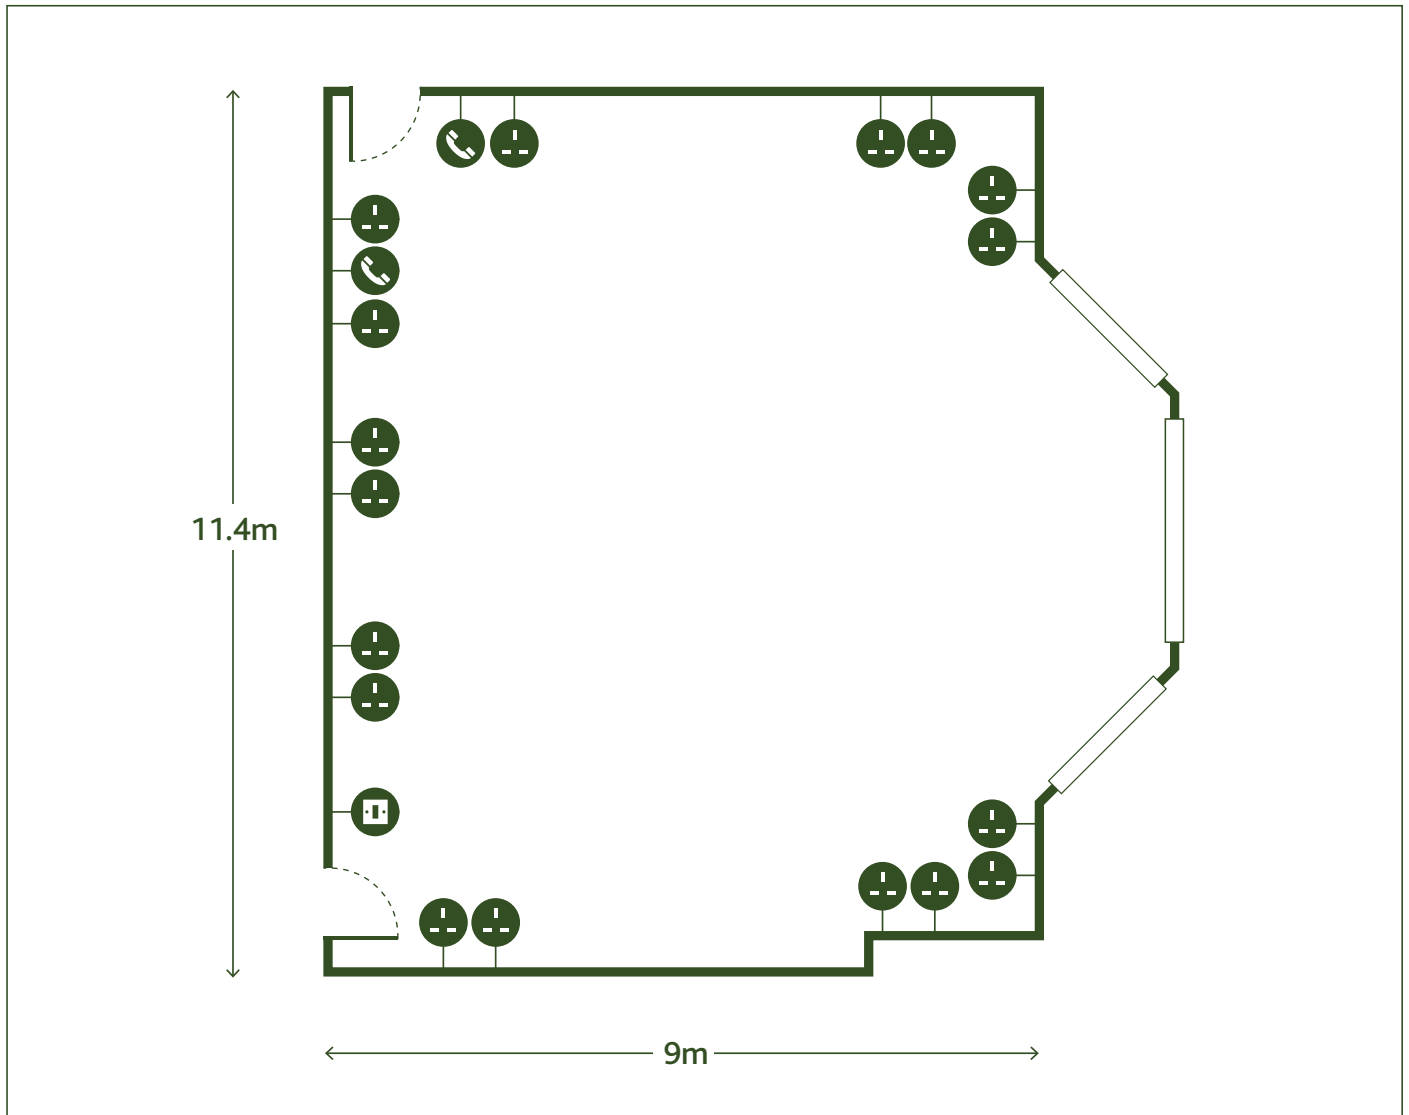

INDIANAPOLIS

Room Specification

CAPACITIES

Theatre	80
U-Shape	24
Boardroom	32
Classroom	32
Cabaret	56

DIMENSIONS (m)

Room size	11.4 x 9
Total floor size	102.96m ²
Celling height	3.5

KEY

Light switch	
Power supply	
Telephone	