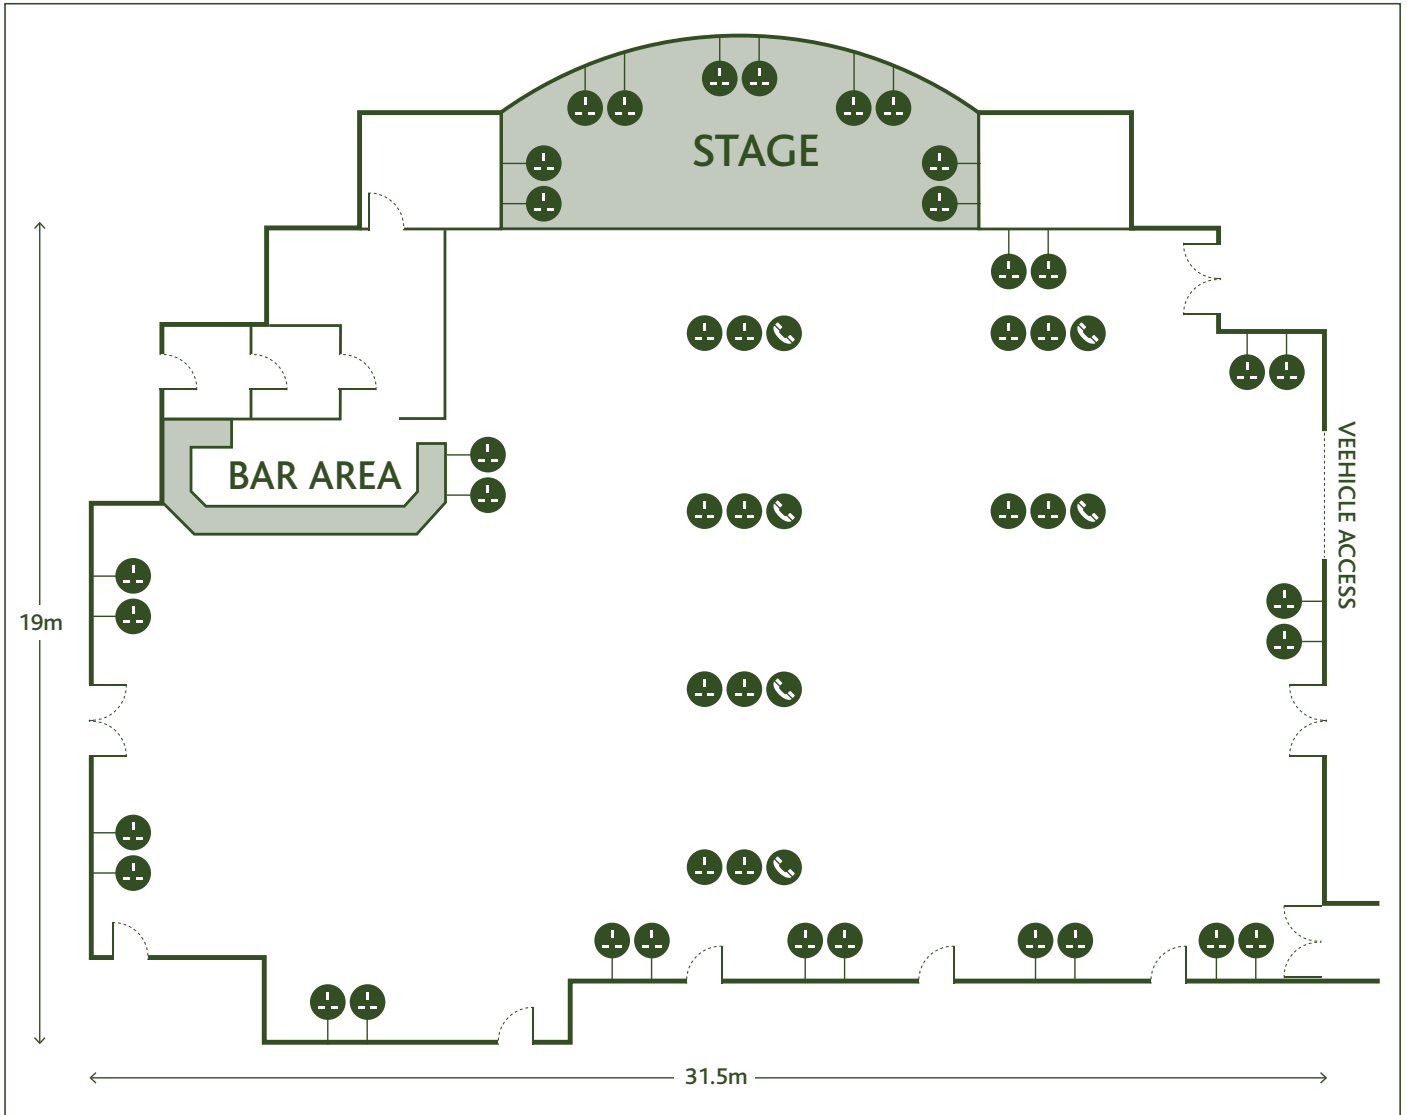

# BROOKLANDS SUITE

## Room Specification

CAPACITIES		DIMENSIONS (m)		KEY	
Theatre	500	Room size	31.5 x 19	Light switch	
Classroom	250	Total floor size	598.5m <sup>2</sup>	Power supply	
Cabaret	300	Celling height	4.1	Telephone	
Dinner	330				
Dinner Dance	300				