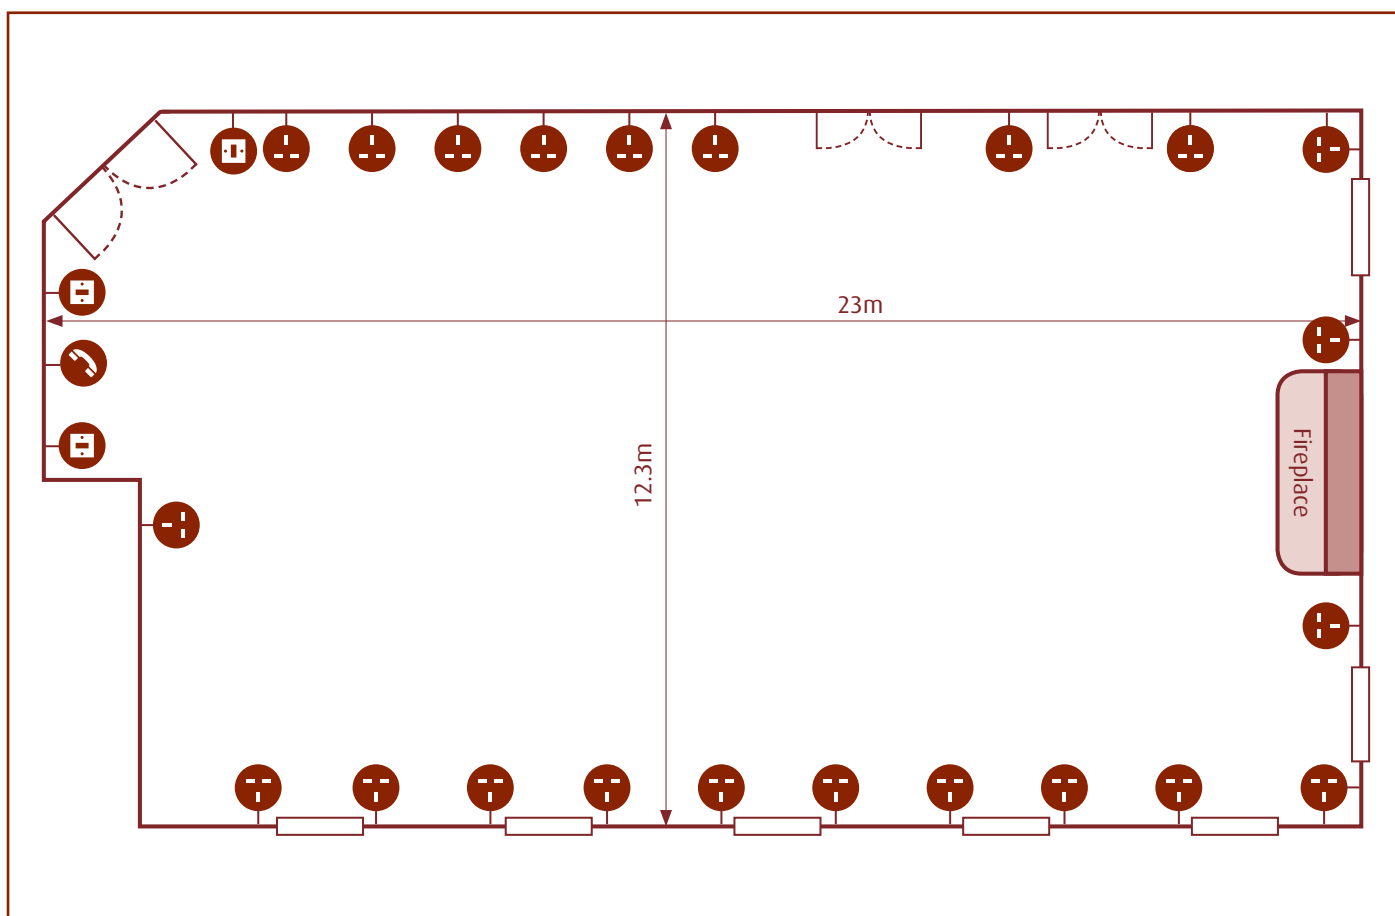

Bentley's

Room Specification

CAPACITIES

Cabaret/Classroom	140
Theatre	300

DIMENSIONS (m)

Room size	23 x 12.3
Total floor size	282.9m ²
Ceiling height	2.7 - 3.6

KEY

Light switch	
Power supply	
Telephone	