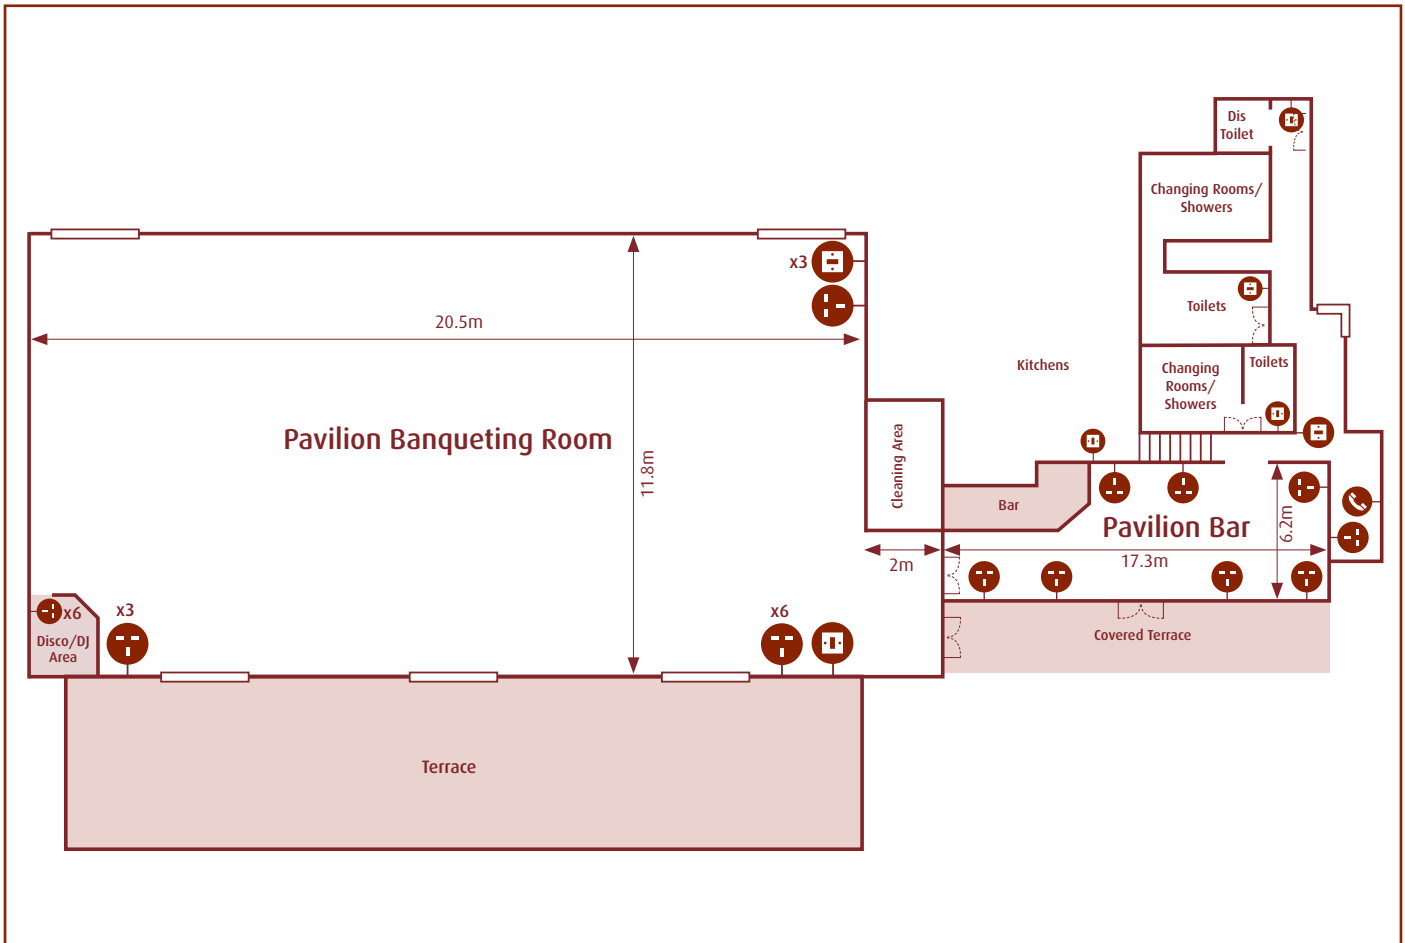

# The Pavilion

## Room Specification

### DIMENSIONS (m)

PAVILION BANQUETING ROOM		PAVILION BAR	
Room size	20.5 x 11.8	Room size	17.3 x 6.2
Total floor size	241.9m <sup>2</sup>	Total floor size	88.76m <sup>2</sup>
Ceiling height	2.7 - 3.6	Ceiling height	2.5
Cabaret	150		
Theatre	350		
Dinner dance	180		
Dinner only	240		
(with stage)			

### KEY

- Light switch
- Power supply
- Telephone