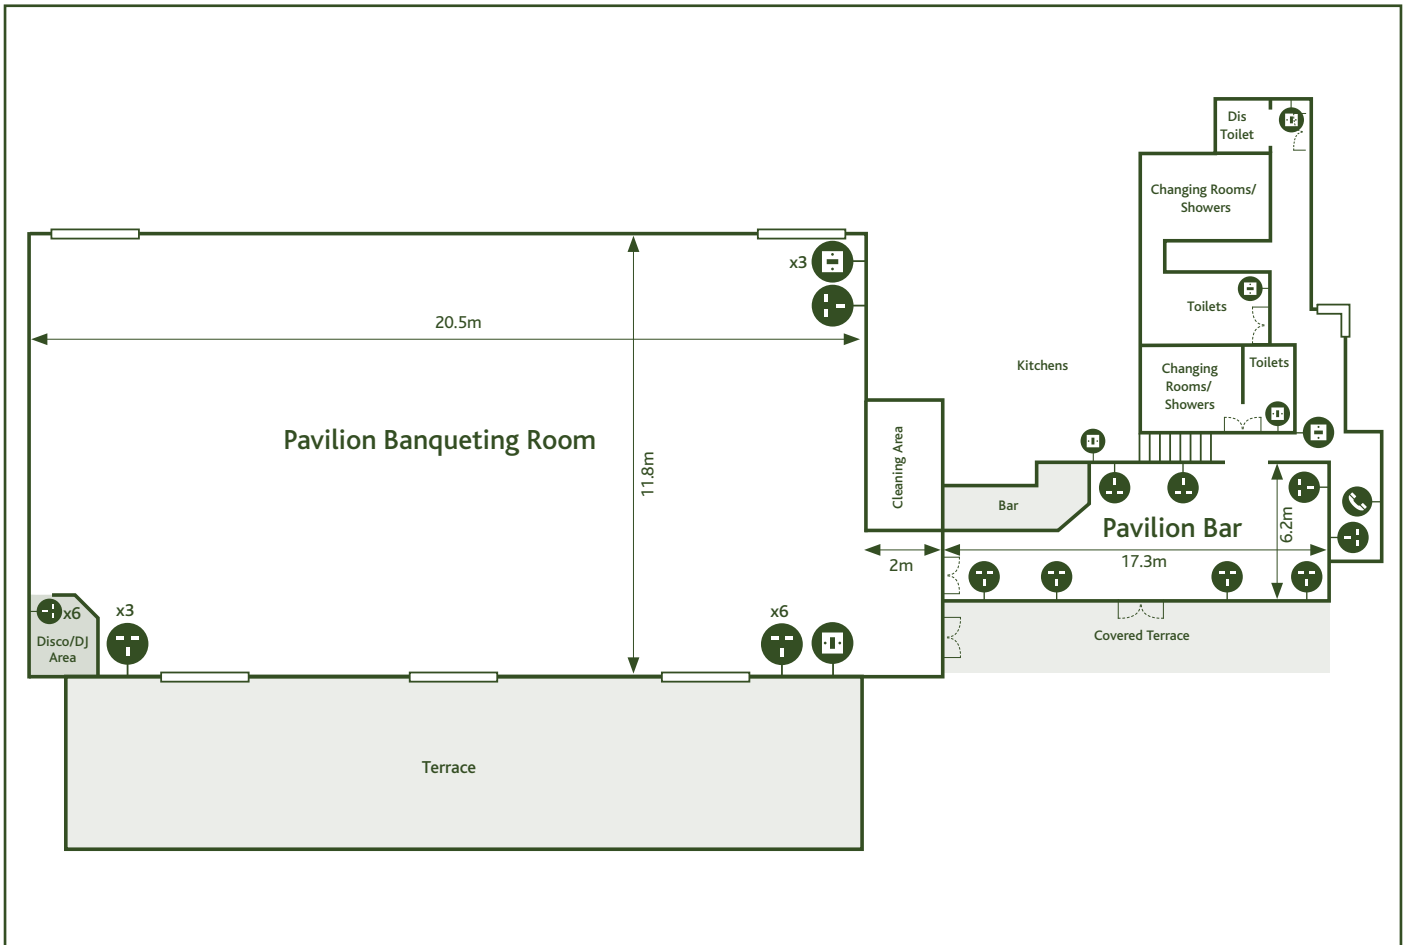

THE PAVILION

Room Specification

DIMENSIONS (m)

PAVILION BANQUETING ROOM		PAVILION BAR	
Room size	20.5 x 11.8	Room size	17.3 x 6.2
Total floor size	241.9m ²	Total floor size	88.76m ²
Ceiling height	2.7	Ceiling height	2.5
Cabaret	120		
Theatre	180		
Dinner dance	120		
Dinner only	150		
(with stage)			

KEY

-  Light switch
-  Power supply
-  Telephone