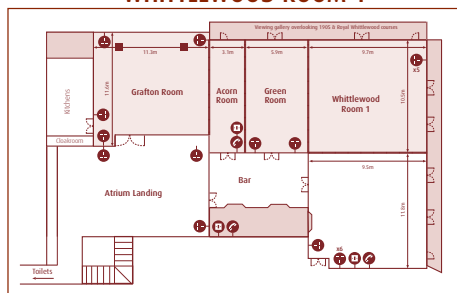

# The Atrium (The 1905 Suite)

Whittlebury Hall

The Atrium is a very flexible space and can be hired out as one entire room 'The 1905 Suite' or as various room configurations.

See the reverse of this page for the different configuration dimensions

Room size	30 x 22.3
Total floor size	439.53m <sup>2</sup>
Ceiling height	2.9
Dinner dance	350
Dinner only (with stage)	400

## Room Configurations

**GRAFTON ONLY**

**GRAFTON + ACORN**

**GRAFTON + ACORN + GREEN ROOM**

**GRAFTON + ACORN + GREEN ROOM + WHITTLEWOOD ROOM 1**

**GREEN ROOM + WHITTLEWOOD ROOM 1**