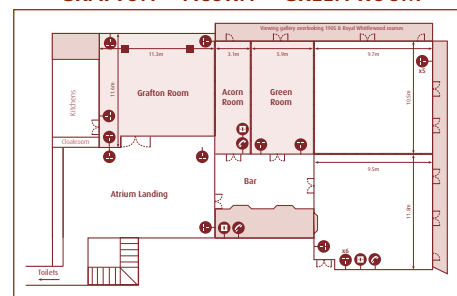

# The Atrium (The 1905 Suite)

Whittlebury Hall

The Atrium is a very flexible space and can be hired out as one entire room 'The 1905 Suite' or as various room configurations.

See the reverse of this page for the different configuration dimensions

Room size	30 x 22.3
Total floor size	439.53m <sup>2</sup>
Ceiling height	2.9
Dinner dance	350
Dinner only (with stage)	400

## Room Configurations

**GRAFTON ONLY**

**GRAFTON + ACORN**

**GRAFTON + ACORN + GREEN ROOM**

**GRAFTON + ACORN + GREEN ROOM + WHITTLEWOOD ROOM 1**

**GREEN ROOM + WHITTLEWOOD ROOM 1**