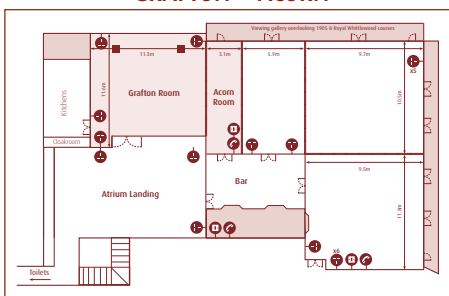

# The Atrium (The 1905 Suite)

Whittlebury Hall

The Atrium is a very flexible space and can be hired out as one entire room 'The 1905 Suite' or as various room configurations.

See the reverse of this page for the different configuration dimensions

Room size	30 x 22.3
Total floor size	439.53m <sup>2</sup>
Ceiling height	2.9
Dinner dance	350
Dinner only (with stage)	400

## Room Configurations

**GRAFTON ONLY**

**GRAFTON + ACORN**

**GRAFTON + ACORN + GREEN ROOM**

**GRAFTON + ACORN + GREEN ROOM + WHITTLEWOOD ROOM 1**

**GREEN ROOM + WHITTLEWOOD ROOM 1**