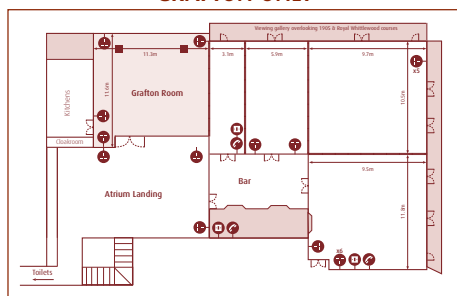

# The Atrium (The 1905 Suite)

Whittlebury Hall

The Atrium is a very flexible space and can be hired out as one entire room 'The 1905 Suite' or as various room configurations.

See the reverse of this page for the different configuration dimensions

Room size	30 x 22.3
Total floor size	439.53m <sup>2</sup>
Ceiling height	2.9
Dinner dance	350
Dinner only (with stage)	400

## Room Configurations

**GRAFTON ONLY**

**GRAFTON + ACORN**

**GRAFTON + ACORN + GREEN ROOM**

**GRAFTON + ACORN + GREEN ROOM + WHITTLEWOOD ROOM 1**

**GREEN ROOM + WHITTLEWOOD ROOM 1**