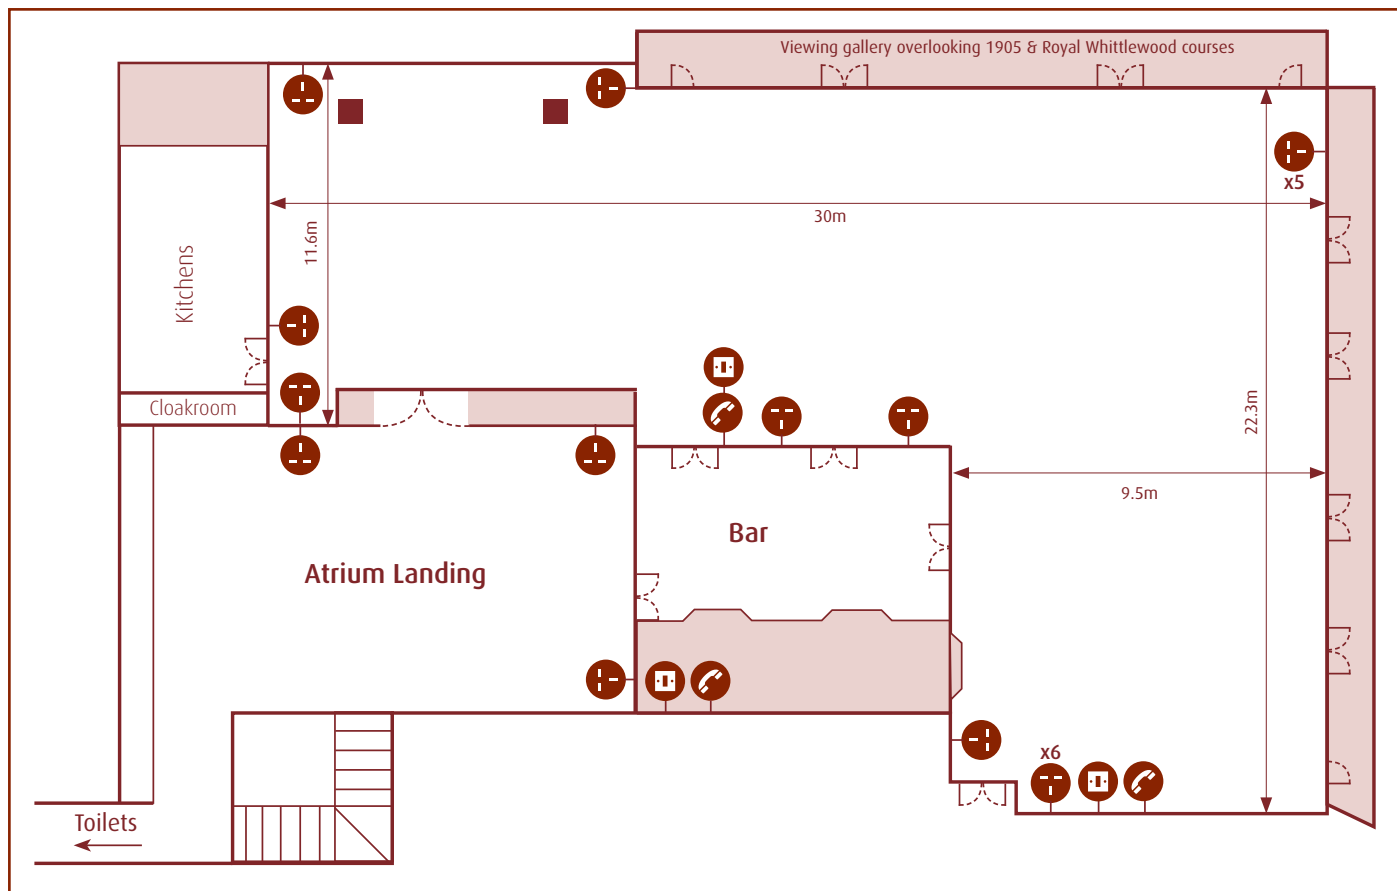

# The Atrium (The 1905 Suite)

Whittlebury Hall

The Atrium is a very flexible space and can be hired out as one entire room 'The 1905 Suite' or as various room configurations.

See the reverse of this page for the different configuration dimensions

Room size	30 x 22.3
Total floor size	439.53m <sup>2</sup>
Ceiling height	2.9
Dinner dance	350
Dinner only (with stage)	400

## Room Configurations

**GRAFTON ONLY**

**GRAFTON + ACORN**

**GRAFTON + ACORN + GREEN ROOM**

**GRAFTON + ACORN + GREEN ROOM + WHITTLEWOOD ROOM 1**

**GREEN ROOM + WHITTLEWOOD ROOM 1**