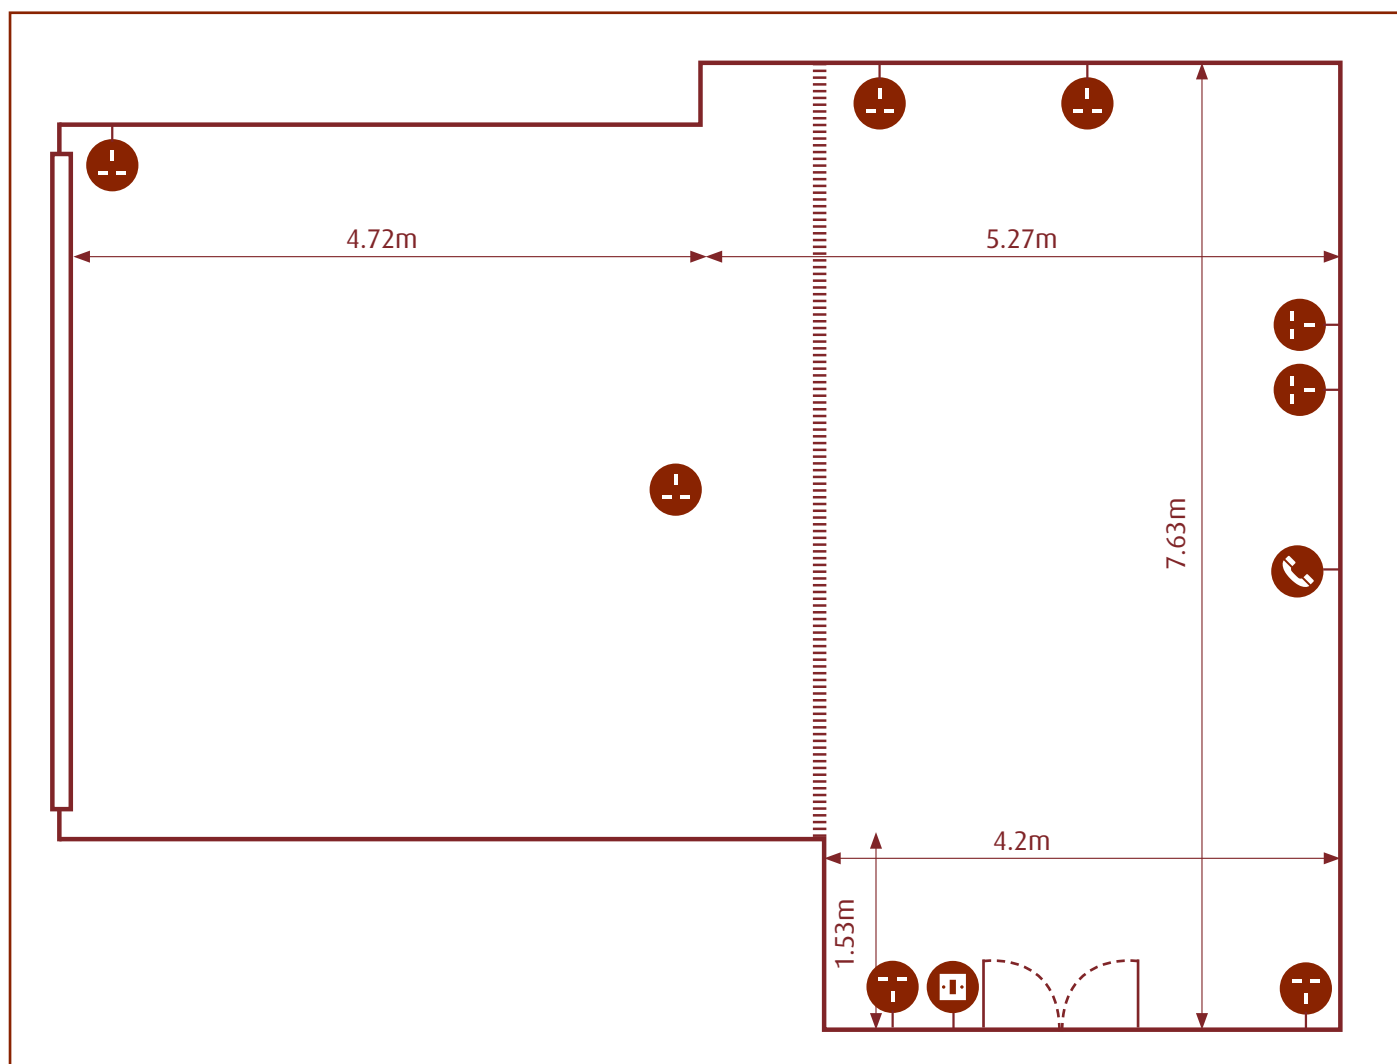

The Oak Room

Room Specification

CAPACITIES

Boardroom 22

DIMENSIONS (m)

Room size 9.99 x 7.63
 Total floor size 67.78m²
 Ceiling height 2.49

KEY

Light switch Power supply Telephone

Partition/Moveable Wall