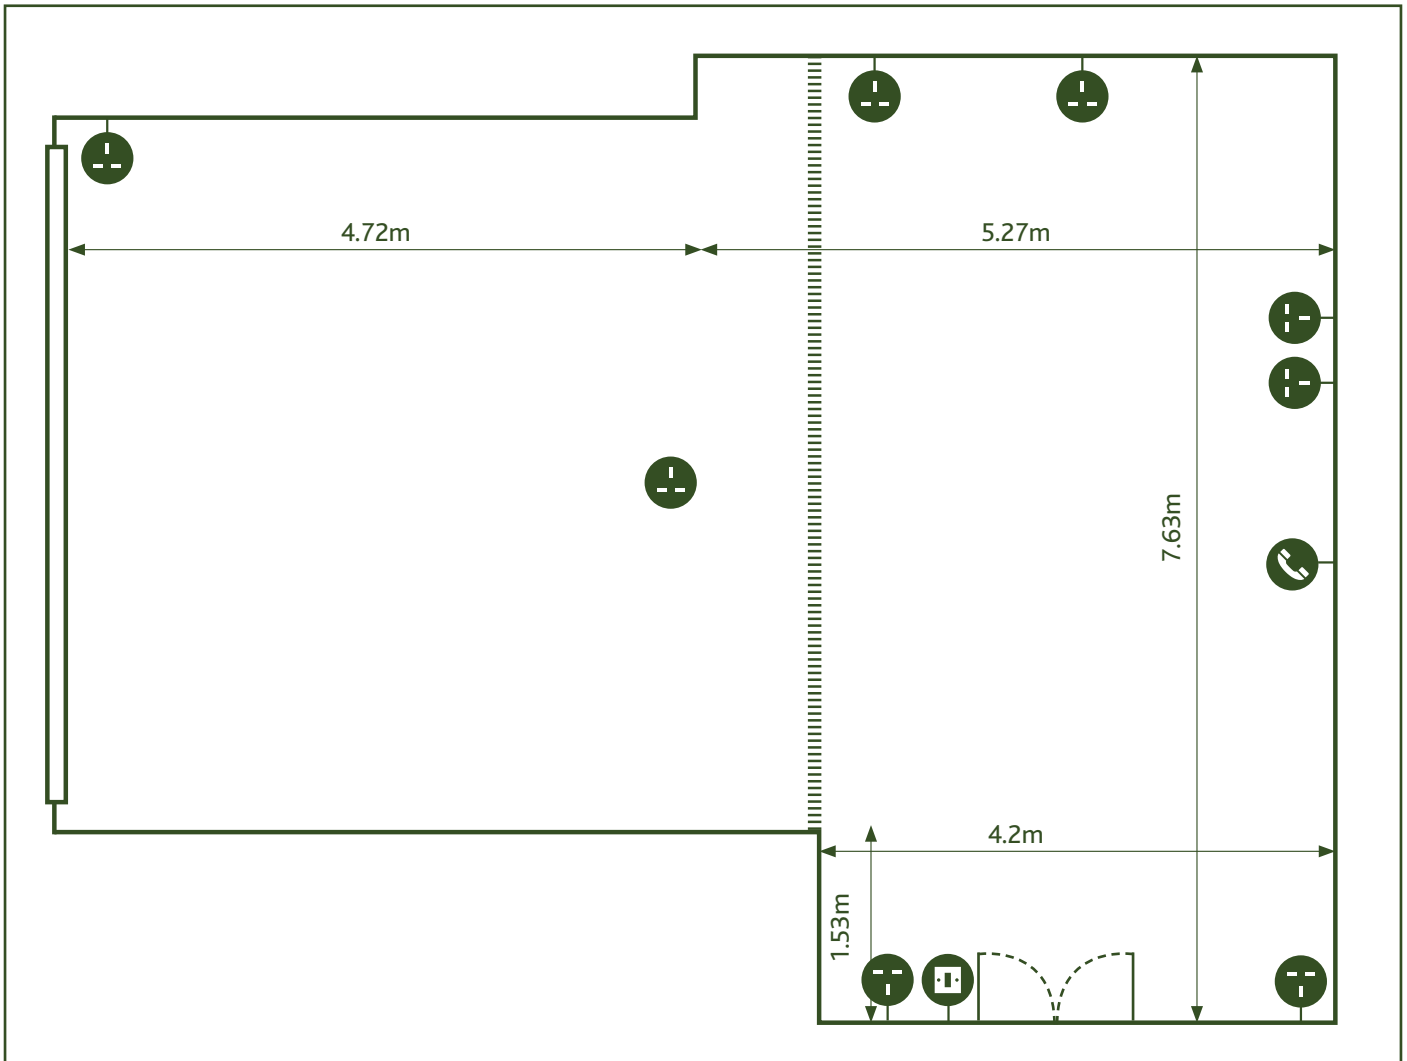

THE OAK ROOM & THE ATRIUM BOARDROOM

Room Specification

CAPACITIES

Boardroom 22

DIMENSIONS (m)

Room size 9.99 x 7.63
 Total floor size 67.78m²
 Ceiling height 2.49

KEY

 Light switch
  Power supply
  Telephone

 Partition/Moveable Wall