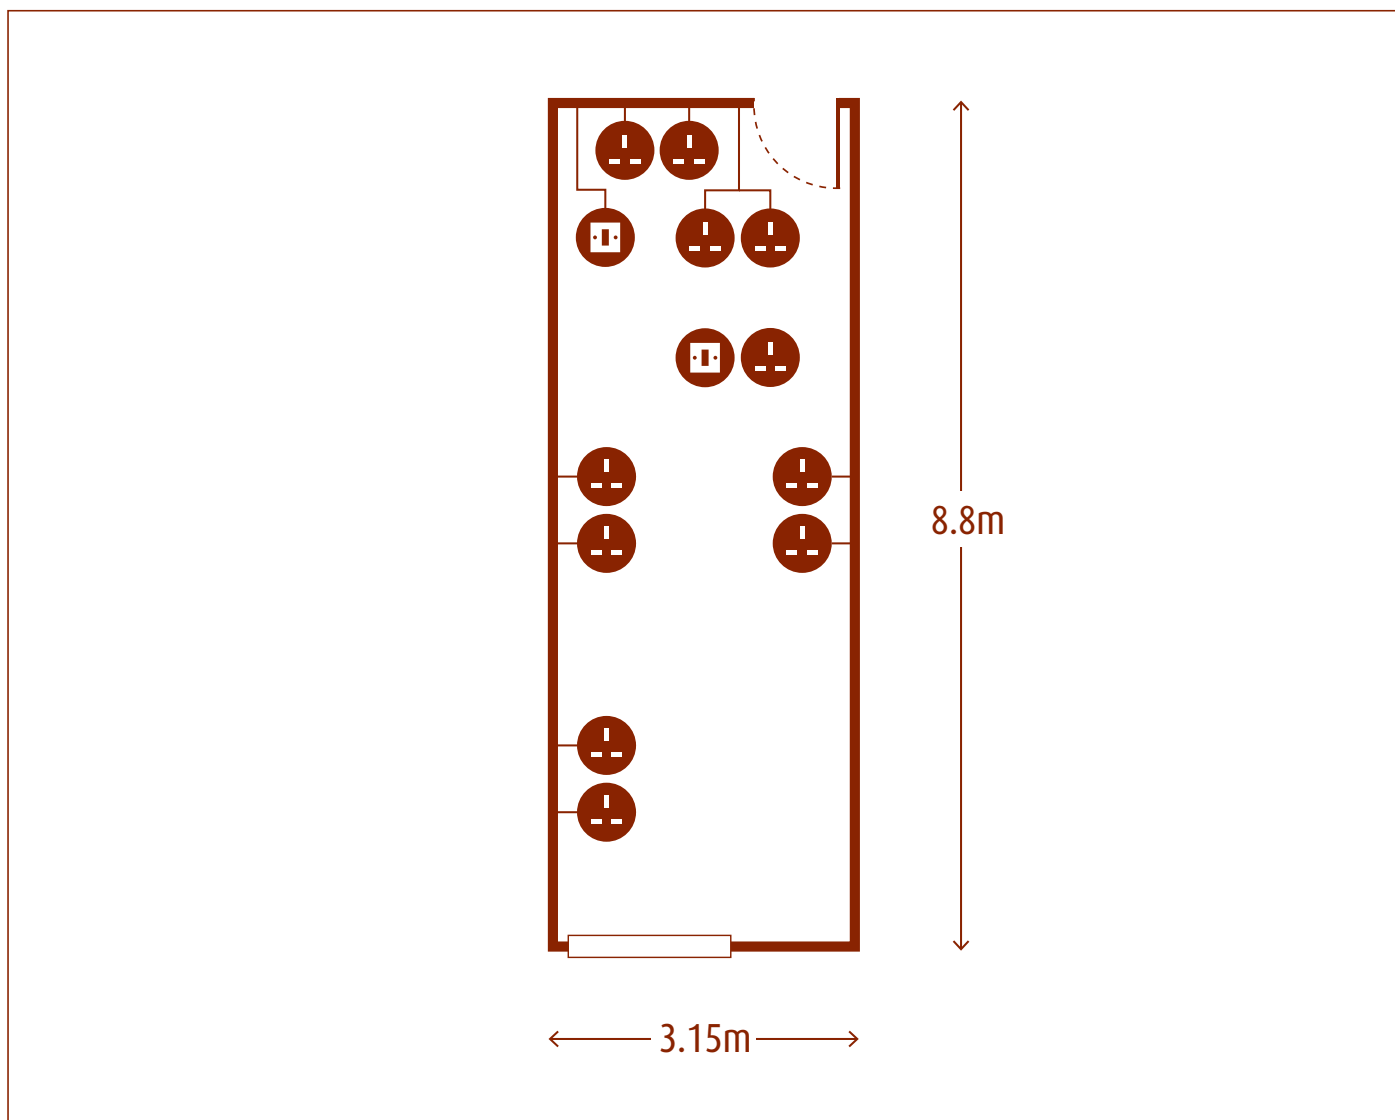

Imola

Room Specification

CAPACITIES		DIMENSIONS (m)		KEY
Dinner	25	Room size	8.8 x 3.15	Light switch
		Total floor size	45.32m ²	Power supply
		Celling height	3.1	Telephone