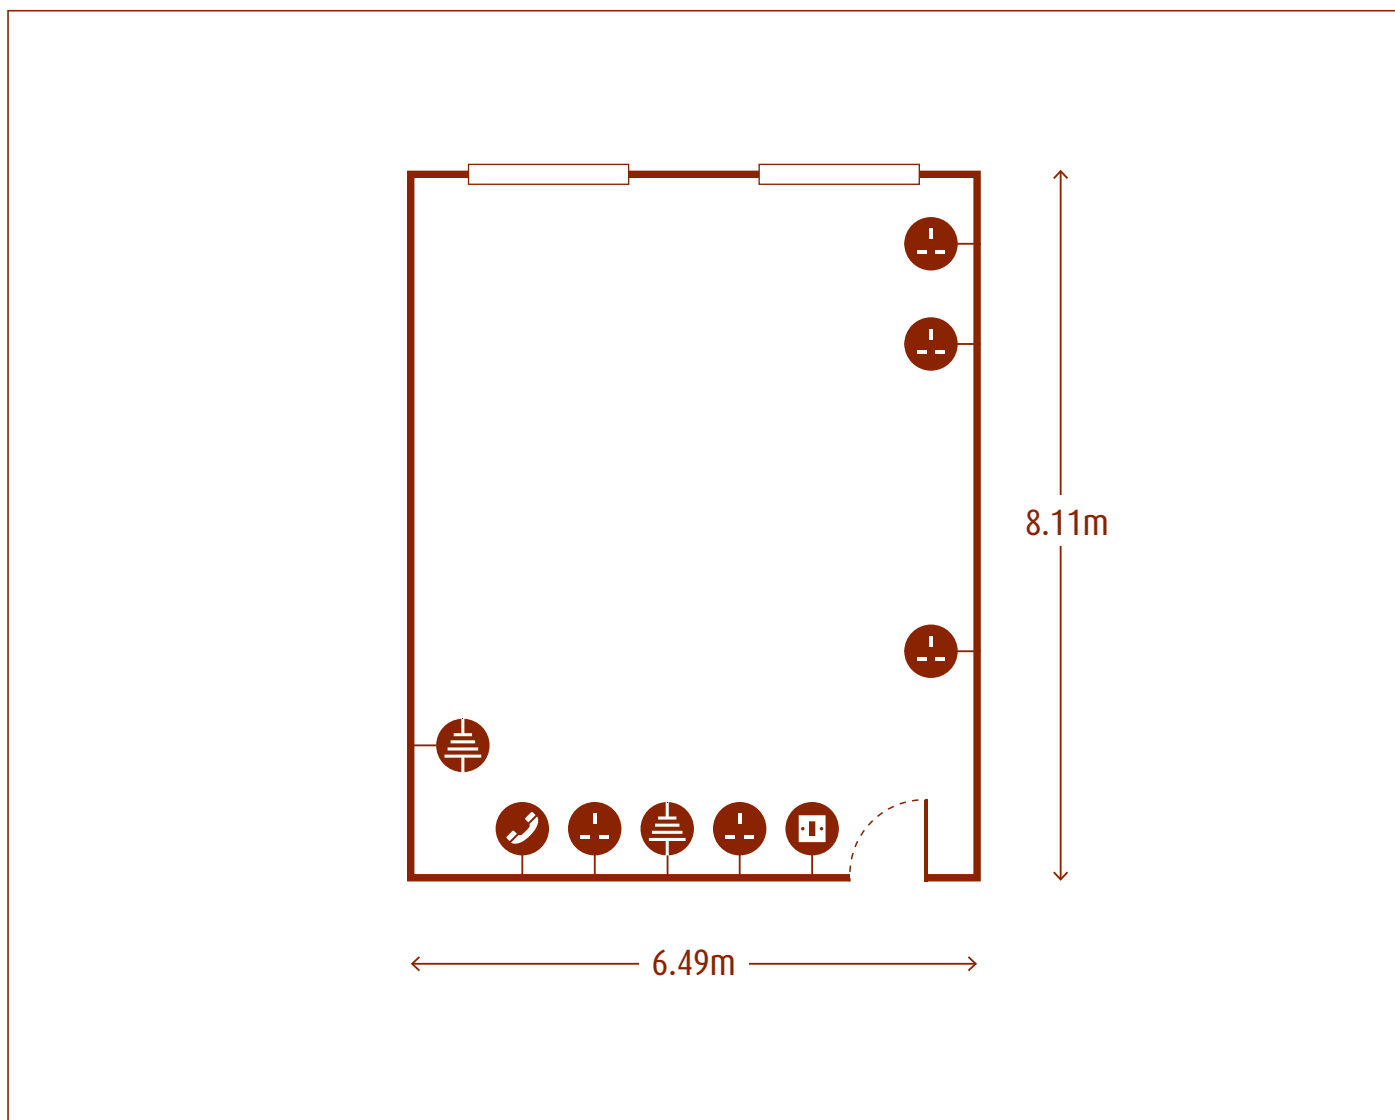

Becketts

Room Specification

CAPACITIES

Theatre	30
U-Shape	15
Boardroom	18
Classroom	18
Cabaret	21

DIMENSIONS (m)

Room size	8.11 x 6.49
Total floor size	52.63m ²
Ceiling height	2.8

KEY

Light switch	
Power supply	
Telephone	
Network point	