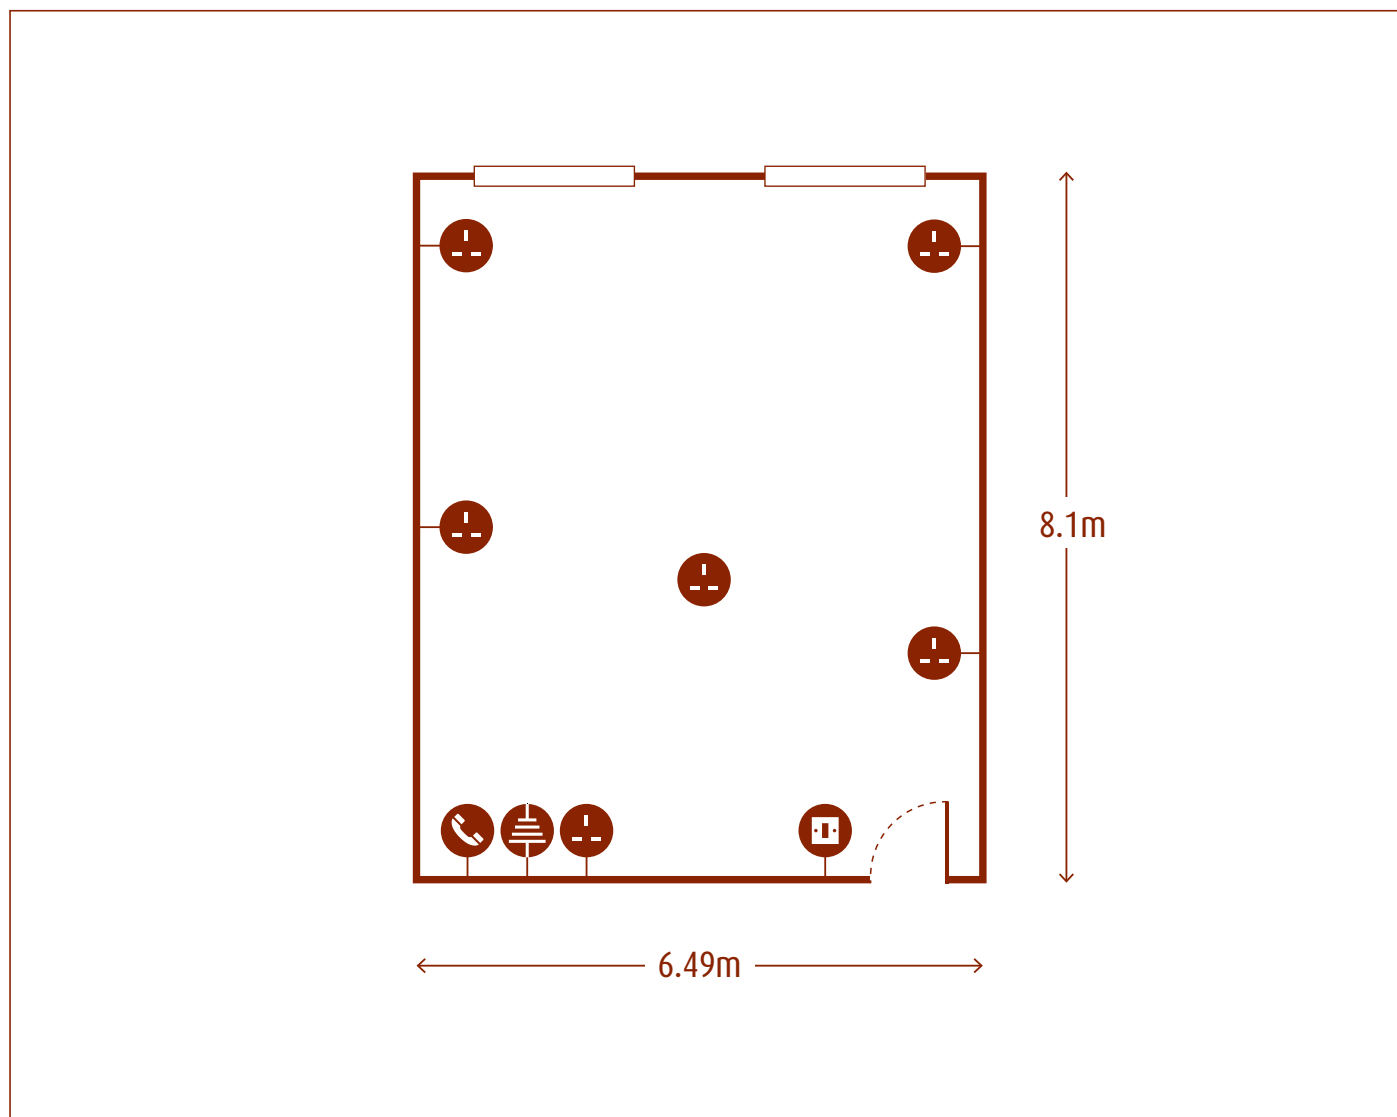

Catalunya

Room Specification

CAPACITIES		DIMENSIONS (m)		KEY
Theatre	30	Room size	8.1 x 6.49	Light switch
U-Shape	15	Total floor size	52.57m ²	Power supply
Boardroom	18	Celling height	3.1	Telephone
Classroom	18			Network point
Cabaret	21			