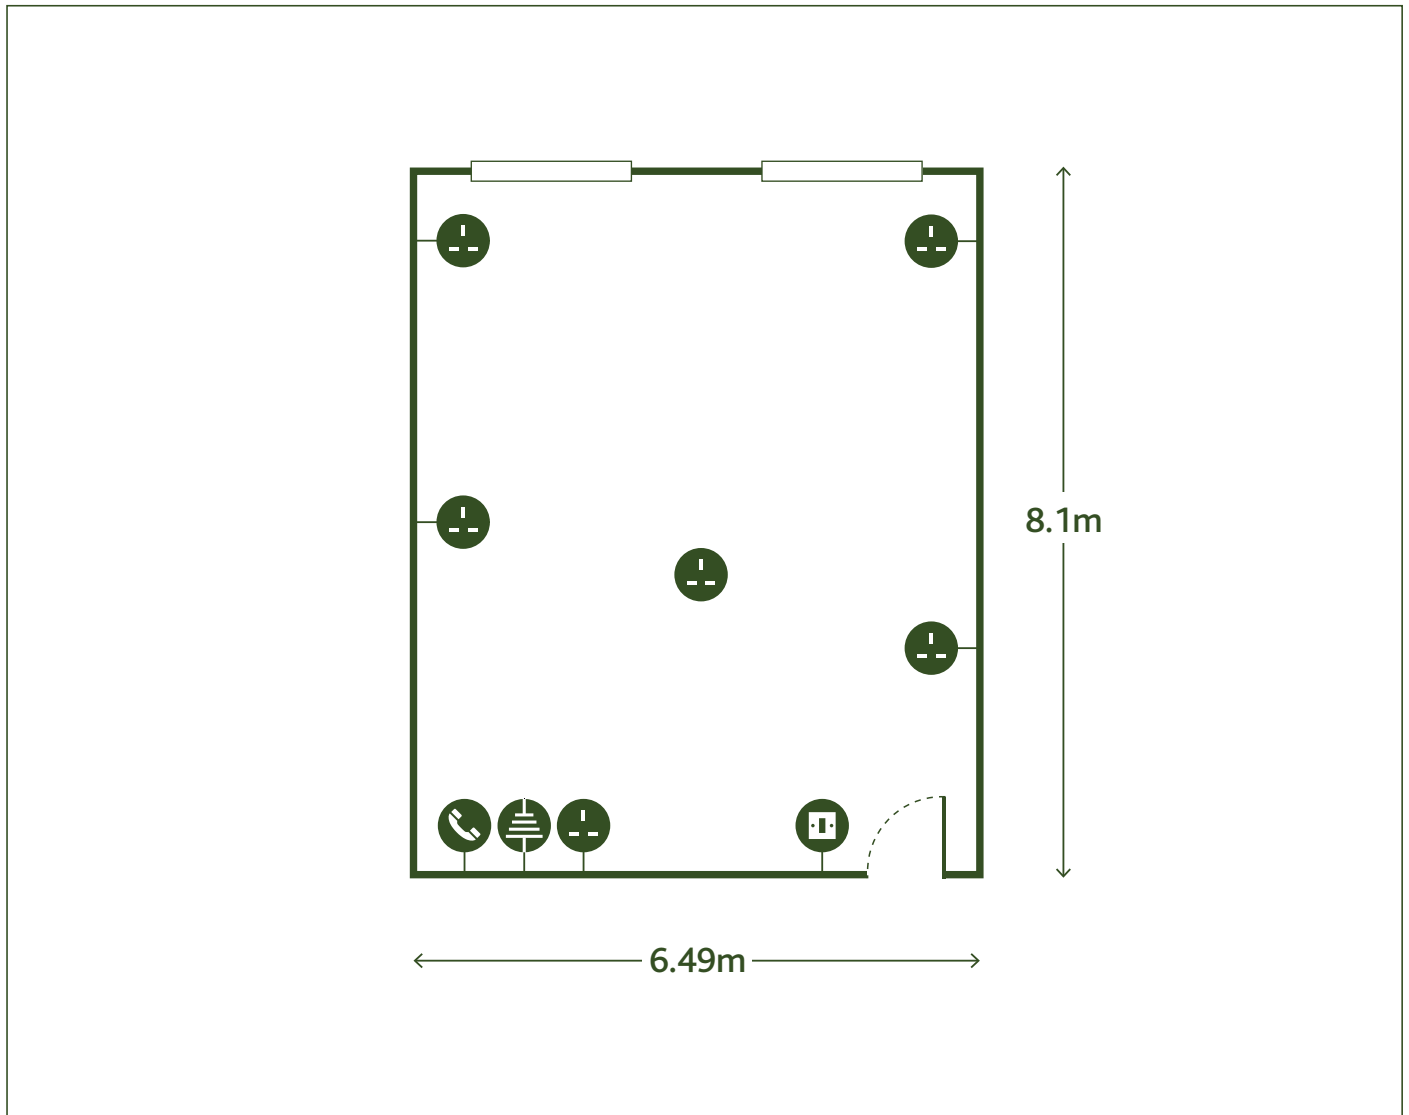

CATALUNYA

Room Specification

CAPACITIES		DIMENSIONS (m)		KEY
Theatre	25	Room size	8.1 x 6.49	Light switch 
U-Shape	12	Total floor size	52.57m ²	Power supply 
Boardroom	16	Celling height	3.1	Telephone 
Classroom	15			Network point 
Cabaret	18			