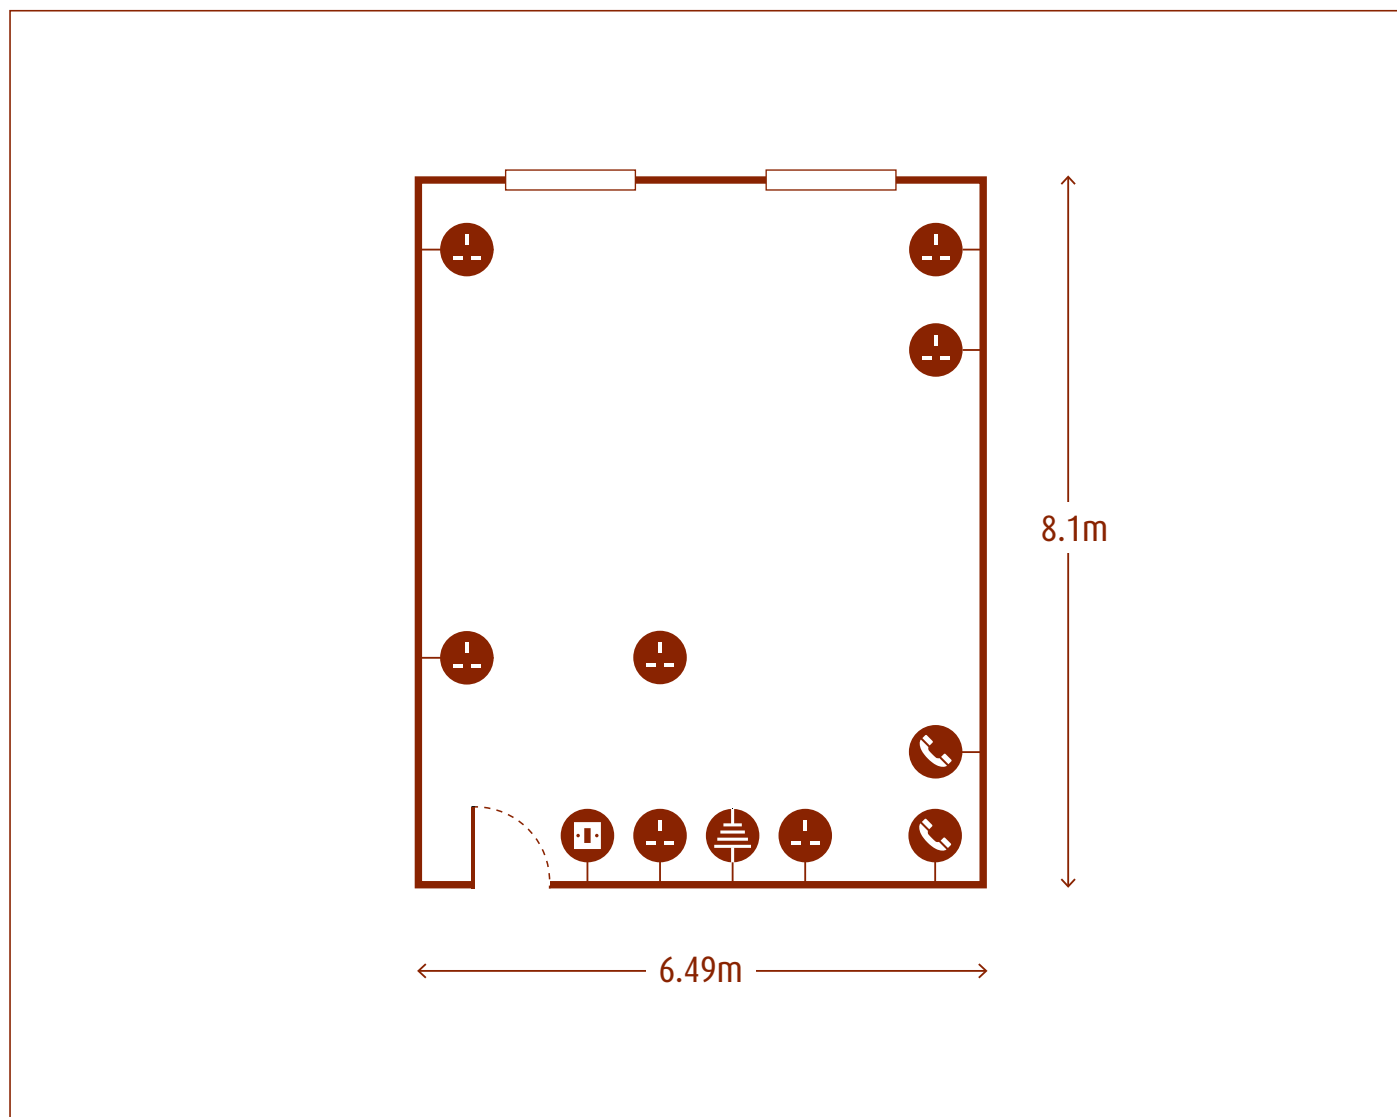

Magny-Cours

Room Specification

CAPACITIES

Theatre	30
U-Shape	12
Boardroom	18
Classroom	18
Cabaret	21

DIMENSIONS (m)

Room size	8.1 x 6.49
Total floor size	52.57m ²
Celling height	3.1

KEY

Light switch	
Power supply	
Telephone	
Network point	