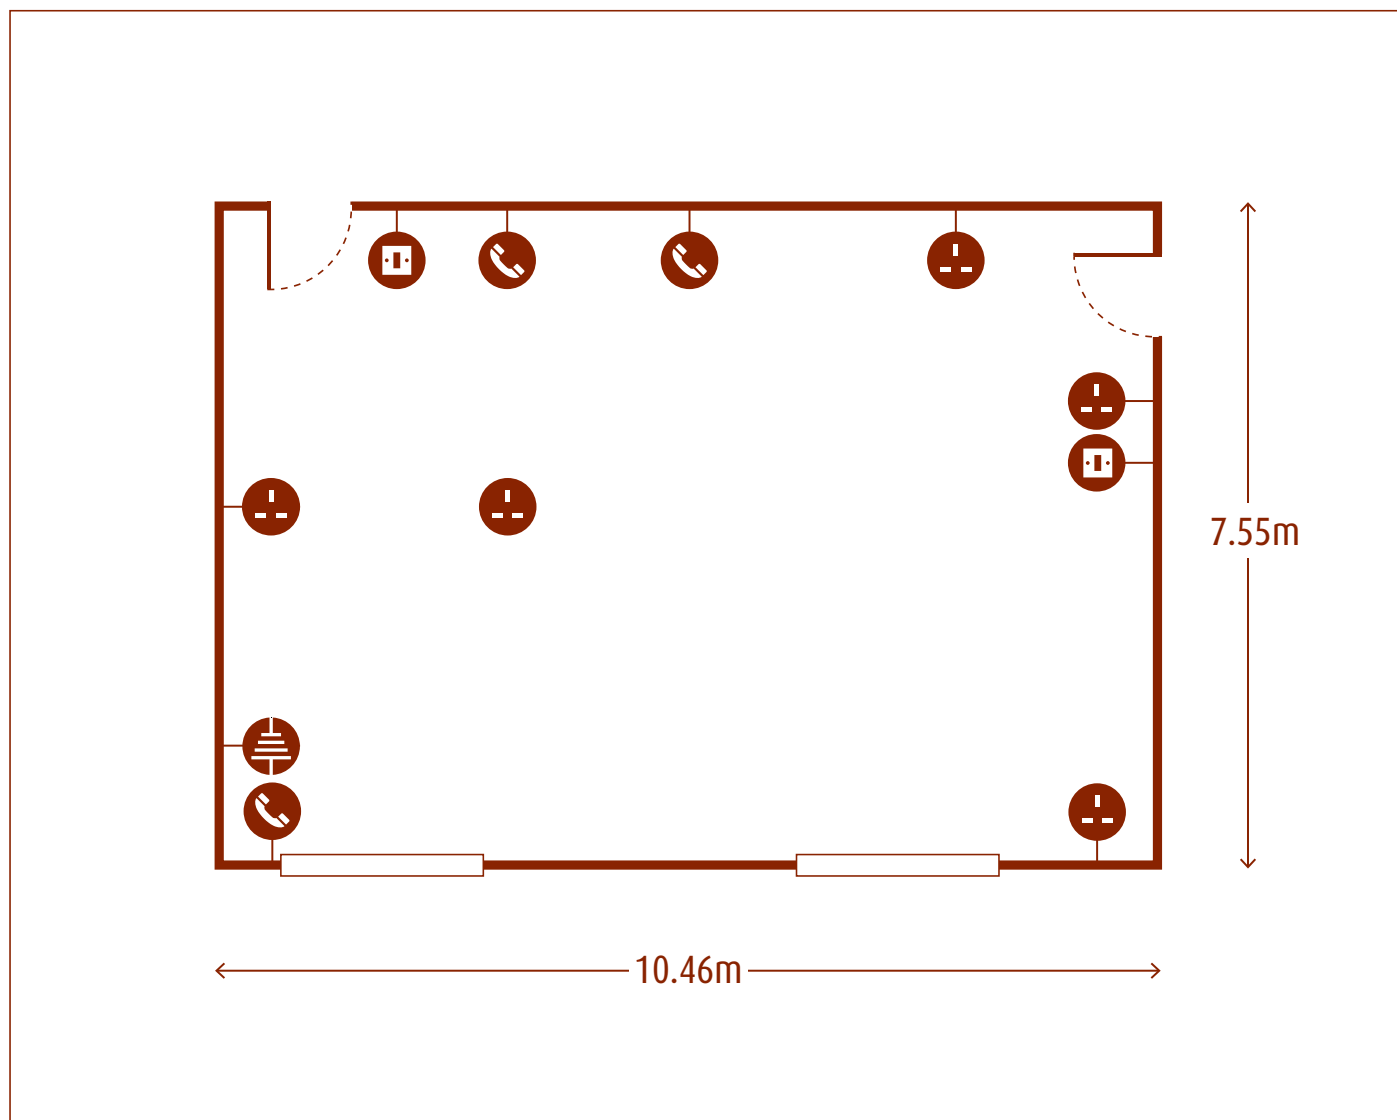

Copse

Room Specification

CAPACITIES		DIMENSIONS (m)		KEY	
Theatre	80	Room size	10.46 x 7.55	Light switch	
U-Shape	24	Total floor size	78.97m ²	Power supply	
Boardroom	32	Celling height	3.4	Telephone	
Classroom	30			Network point	
Cabaret	42				