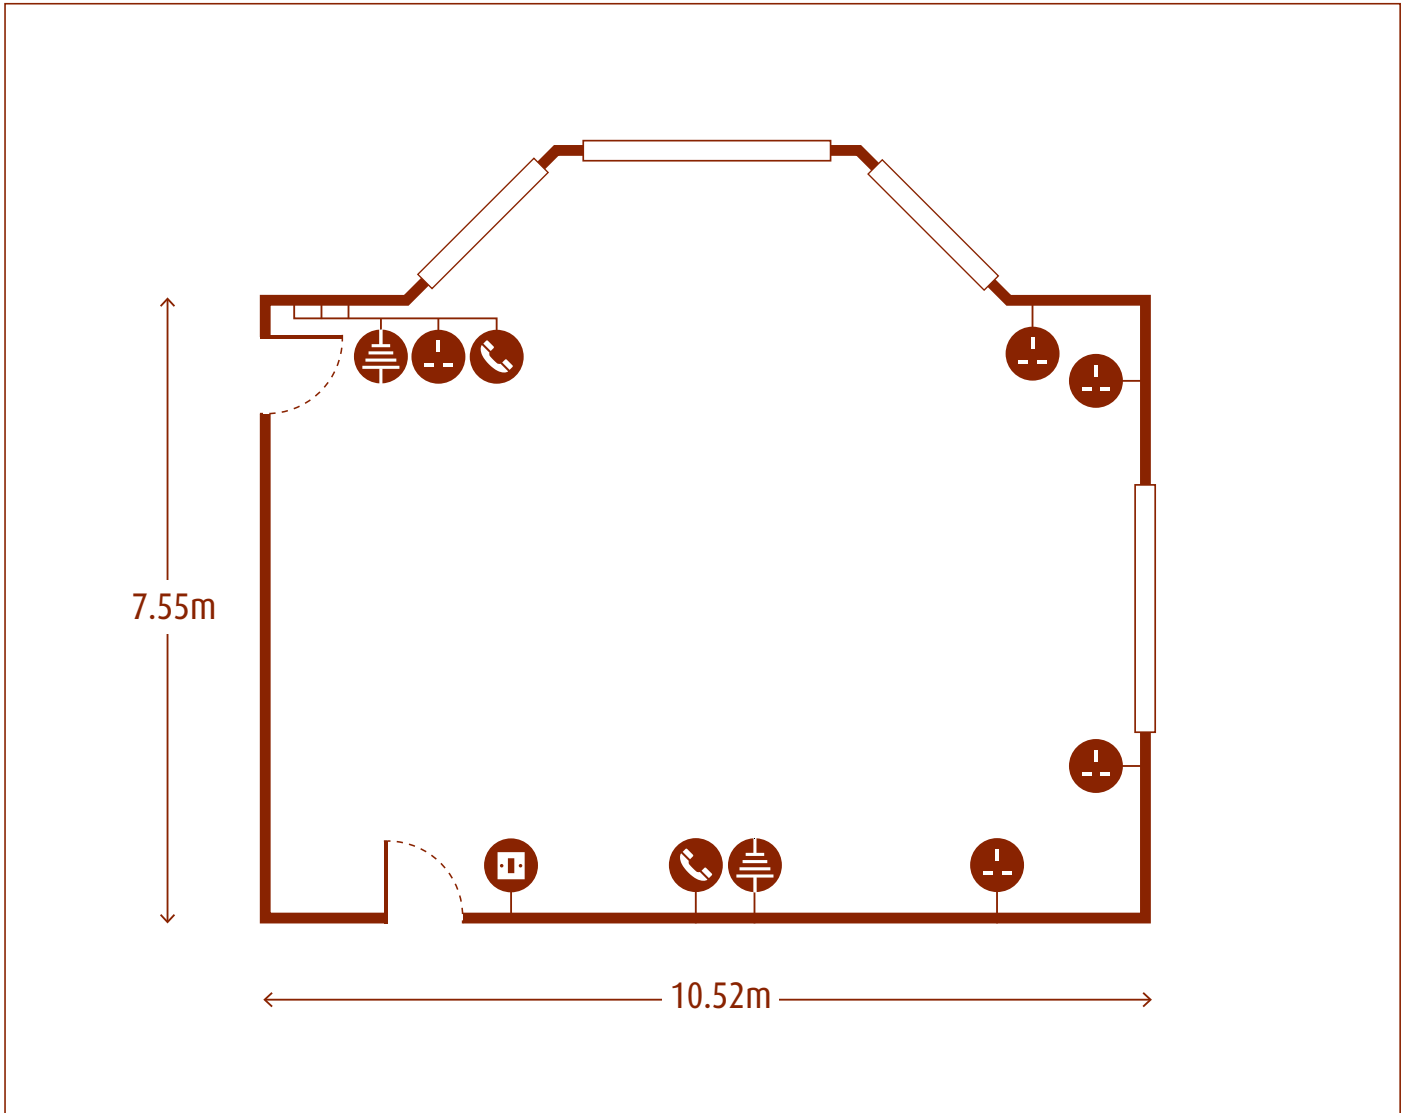

Vale

Room Specification

CAPACITIES		DIMENSIONS (m)		KEY	
Theatre	80	Room size	10.52 x 7.55	Light switch	
U-Shape	24	Total floor size	79.43m ²	Power supply	
Boardroom	32	Celling height	3.4	Telephone	
Classroom	30			Network point	
Cabaret	42				