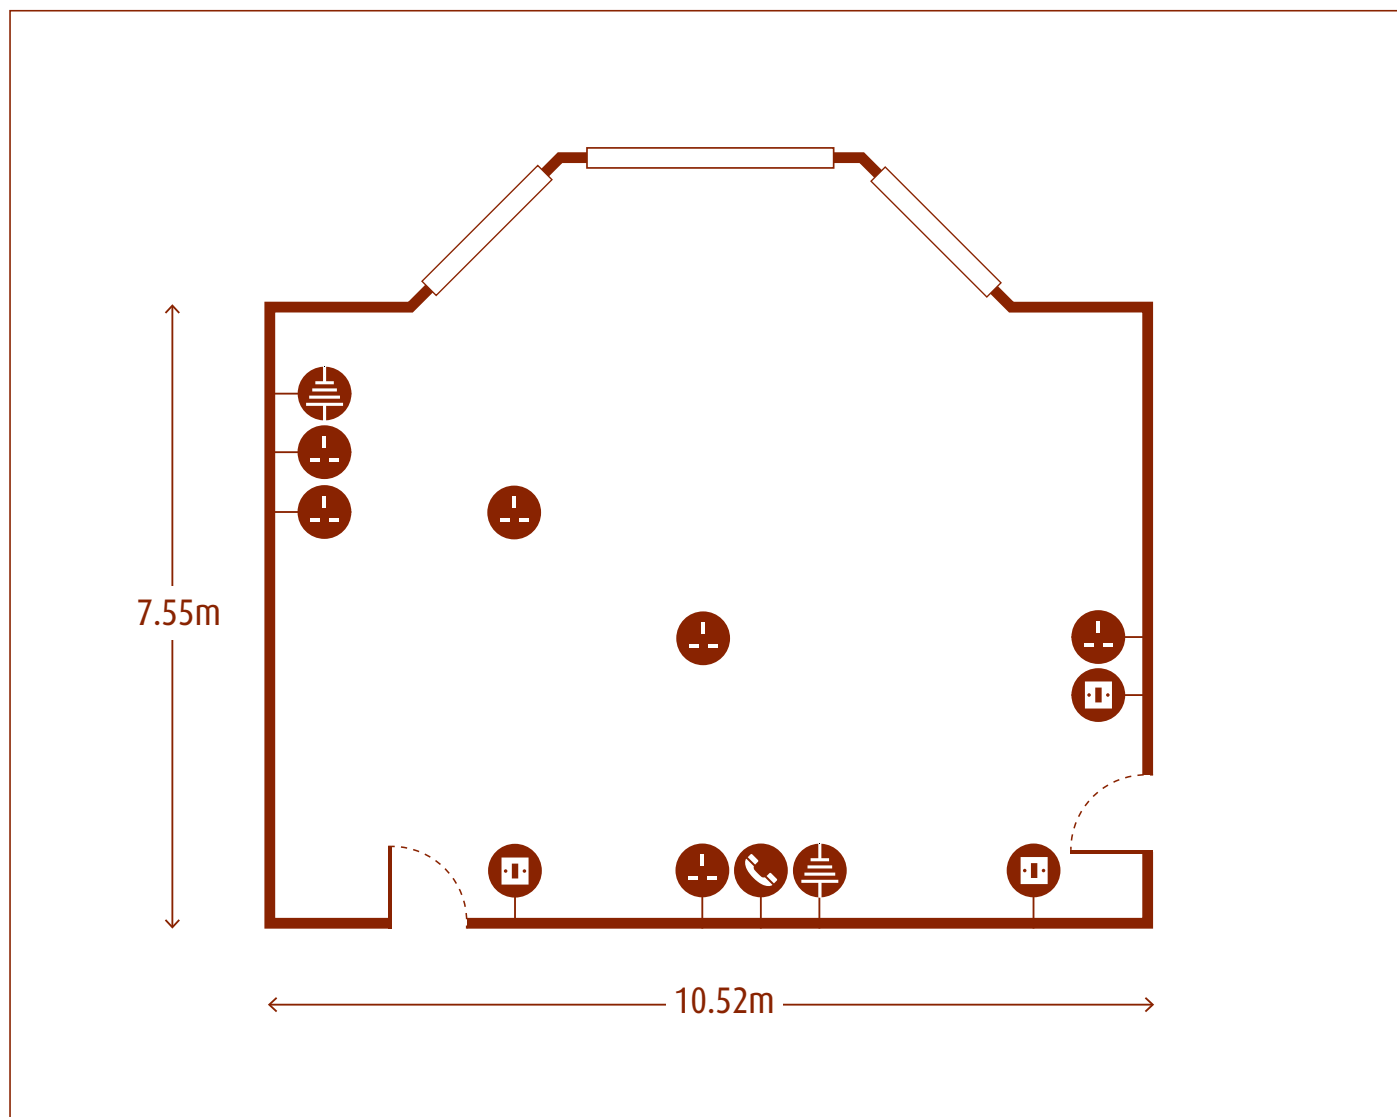

Stowe

Room Specification

CAPACITIES		DIMENSIONS (m)		KEY	
Theatre	80	Room size	10.52 x 7.55	Light switch	
U-Shape	24	Total floor size	79.43m ²	Power supply	
Boardroom	32	Celling height	3.4	Telephone	
Classroom	30			Network point	
Cabaret	42				