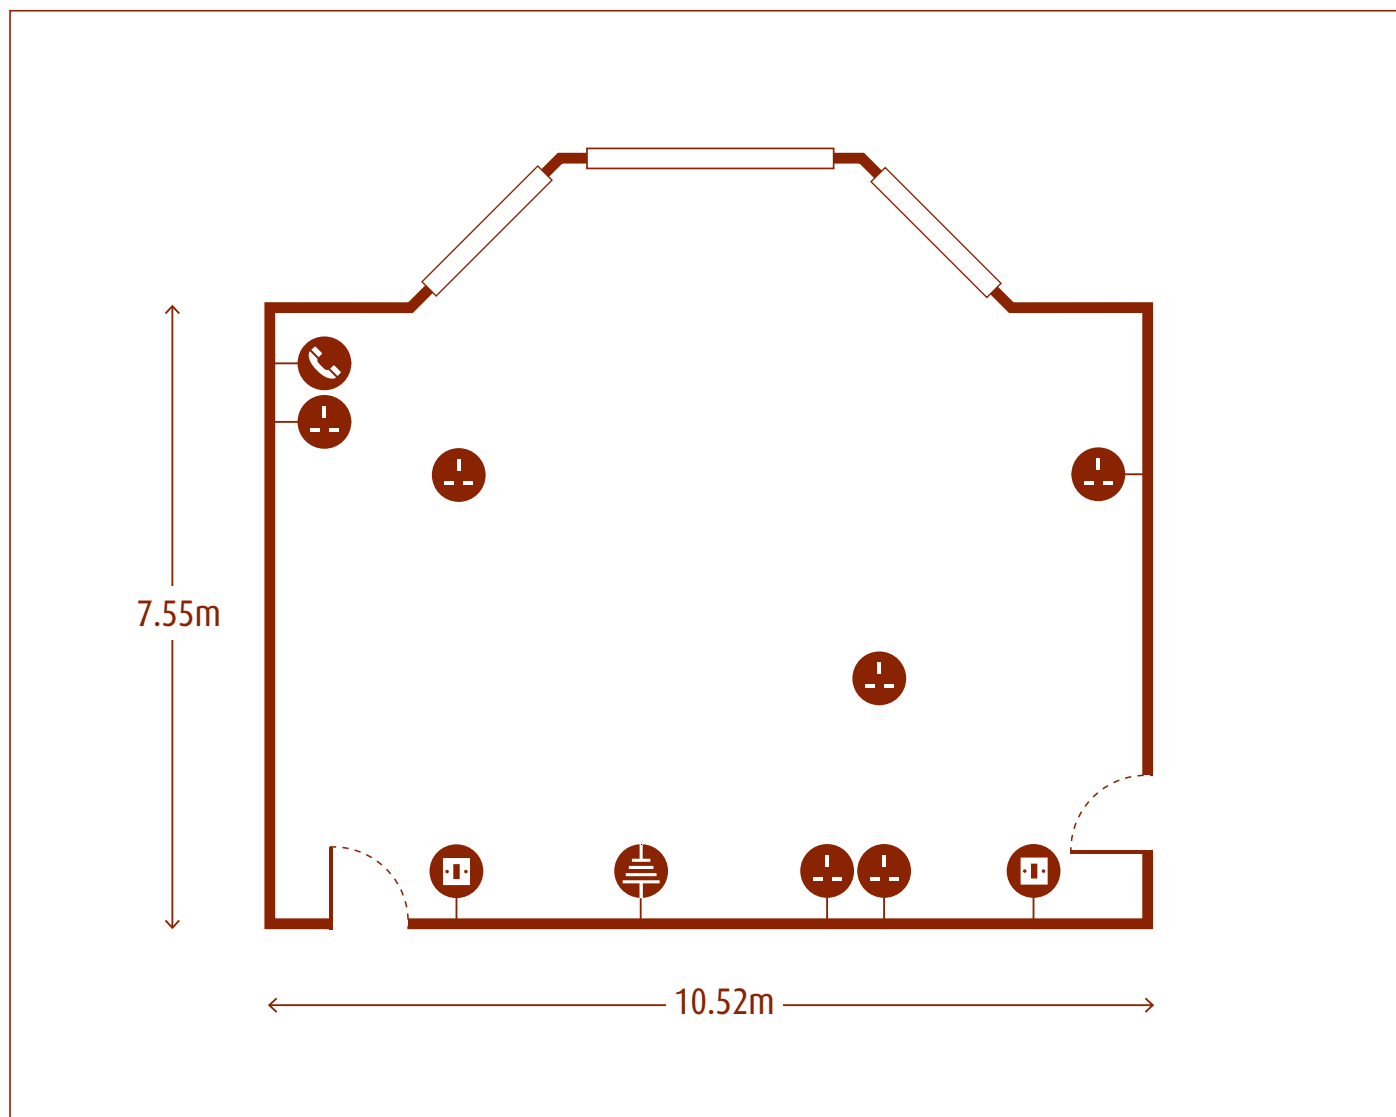

## Room Specification

### CAPACITIES

Theatre	80
U-Shape	24
Boardroom	32
Classroom	30
Cabaret	42

### DIMENSIONS (m)

Room size	10.52 x 7.55
Total floor size	79.43m <sup>2</sup>
Celling height	3.5