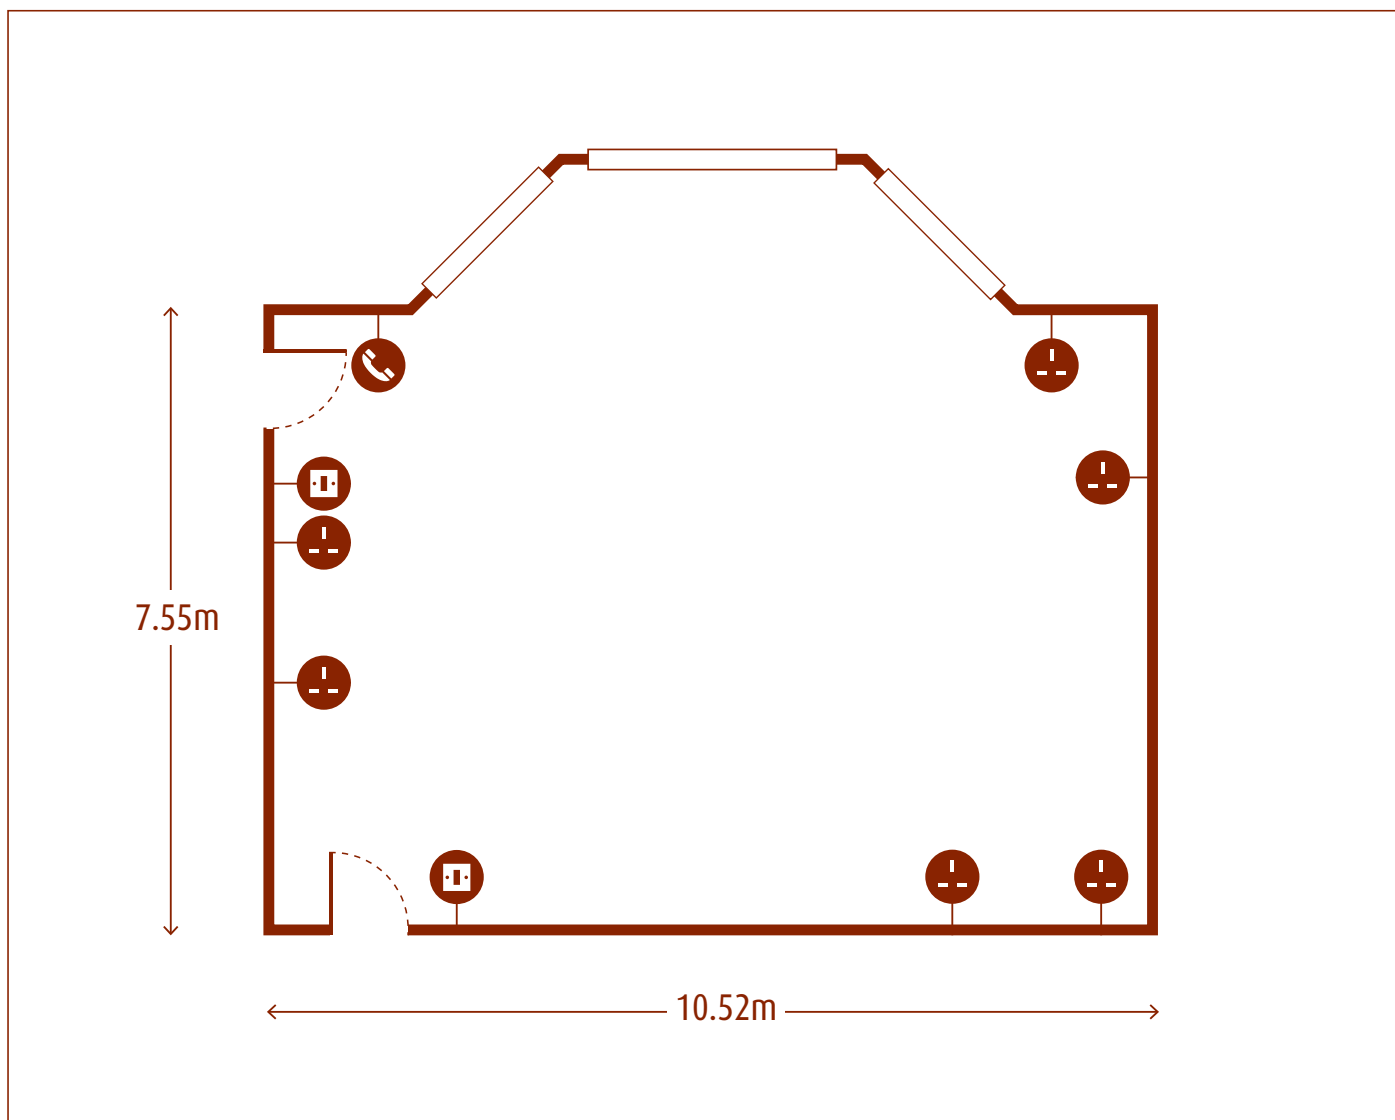

## Room Specification

### CAPACITIES

Theatre	80
U-Shape	24
Boardroom	32
Classroom	30
Cabaret	42

### DIMENSIONS (m)

Room size	10.52 x 7.55
Total floor size	79.43m <sup>2</sup>
Celling height	3.5