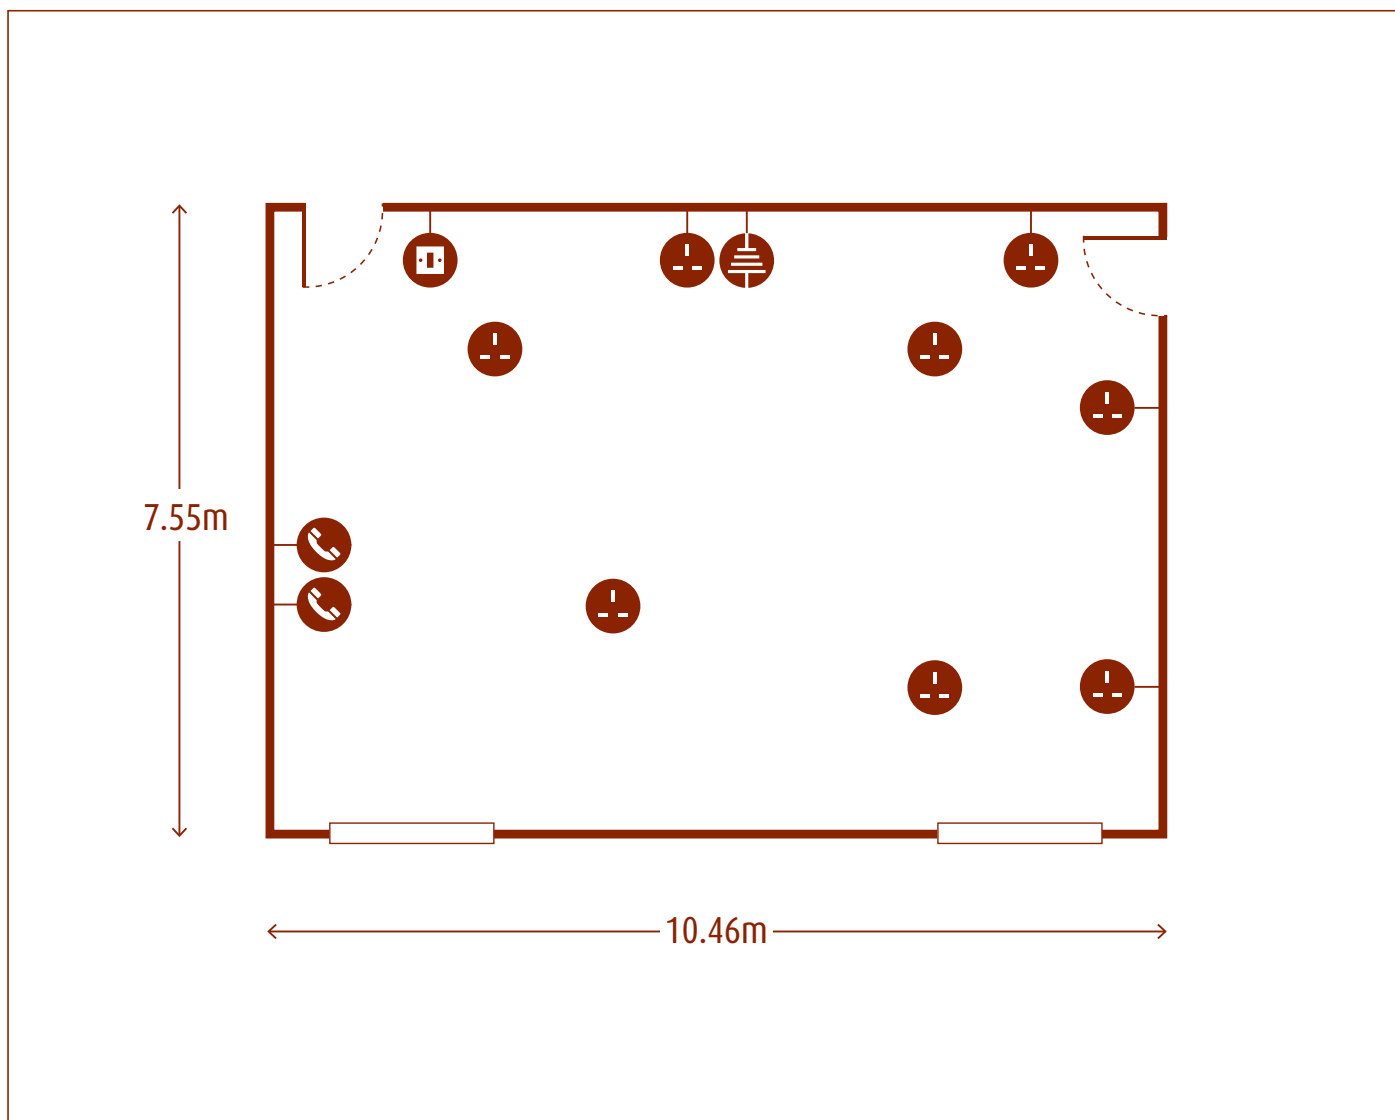

Hockenheim

Room Specification

CAPACITIES

Theatre	80
U-Shape	24
Boardroom	32
Classroom	30
Cabaret	42

DIMENSIONS (m)

Room size	10.46 x 7.55
Total floor size	78.97m ²
Celling height	3.5

KEY

Light switch	
Power supply	
Telephone	
Network point	