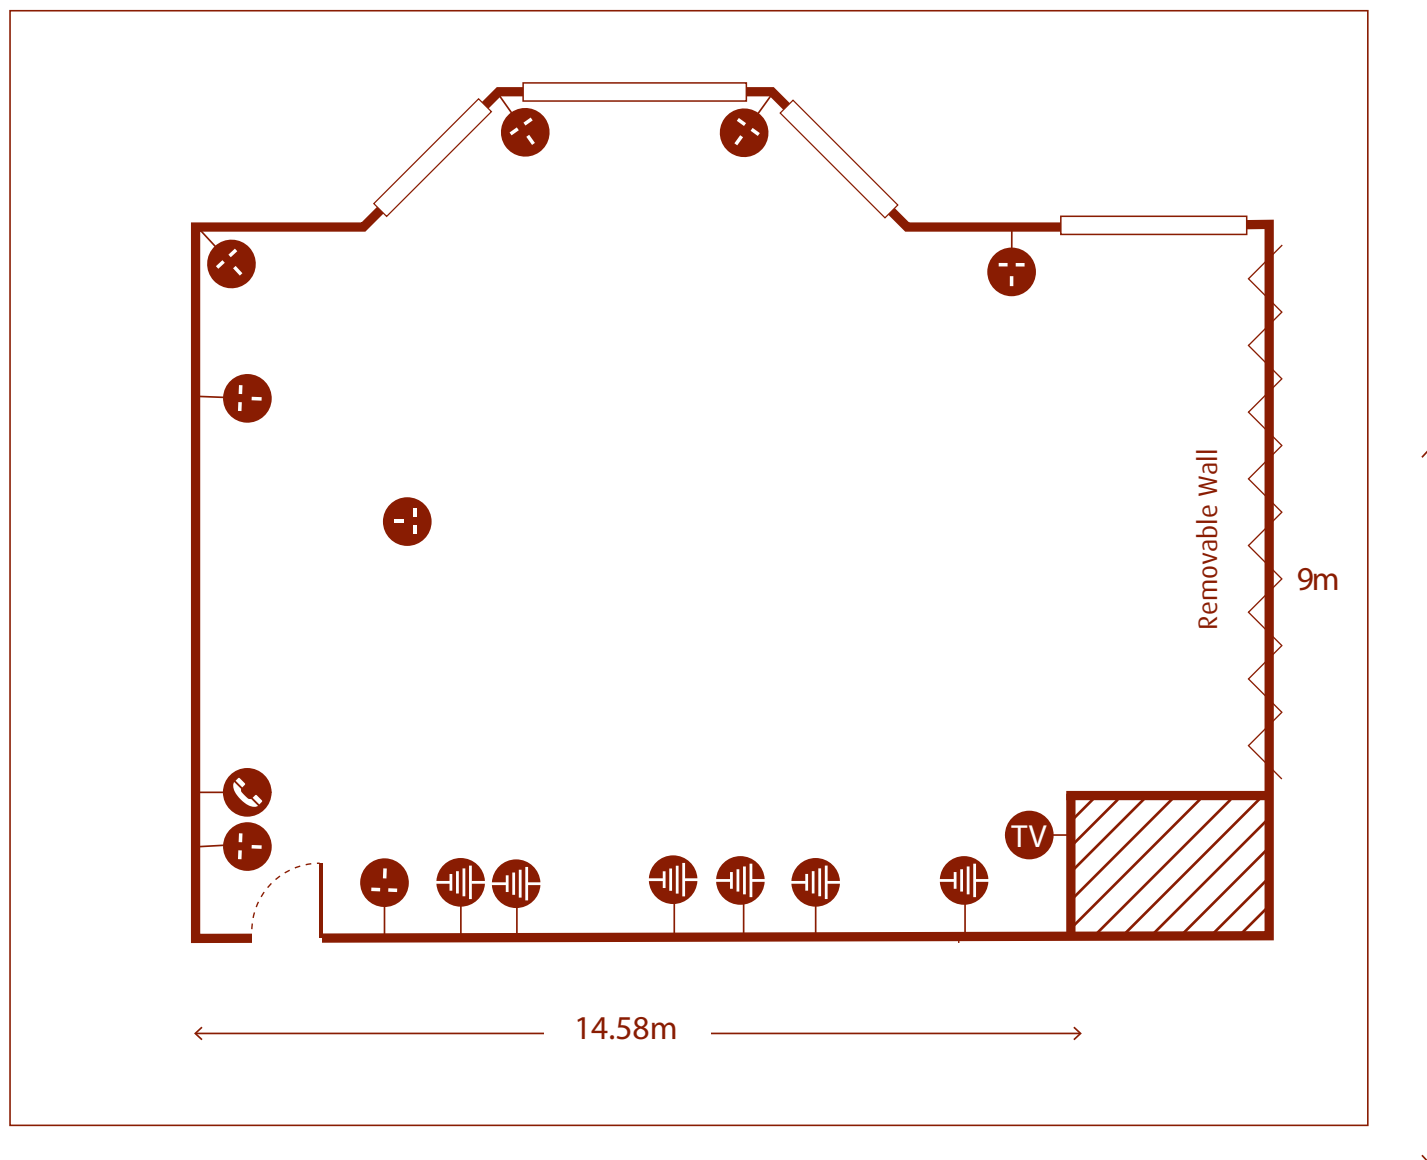

Wellington B

Room Specification

CAPACITIES

Theatre	120
U-Shape	35
Boardroom	50
Classroom	50
Cabaret	60

DIMENSIONS (m)

Room size	14.58 x 9
Total floor size	131.22m ²
Celling height	3.4

KEY

Light switch	
Power supply	
Telephone	
Network point	