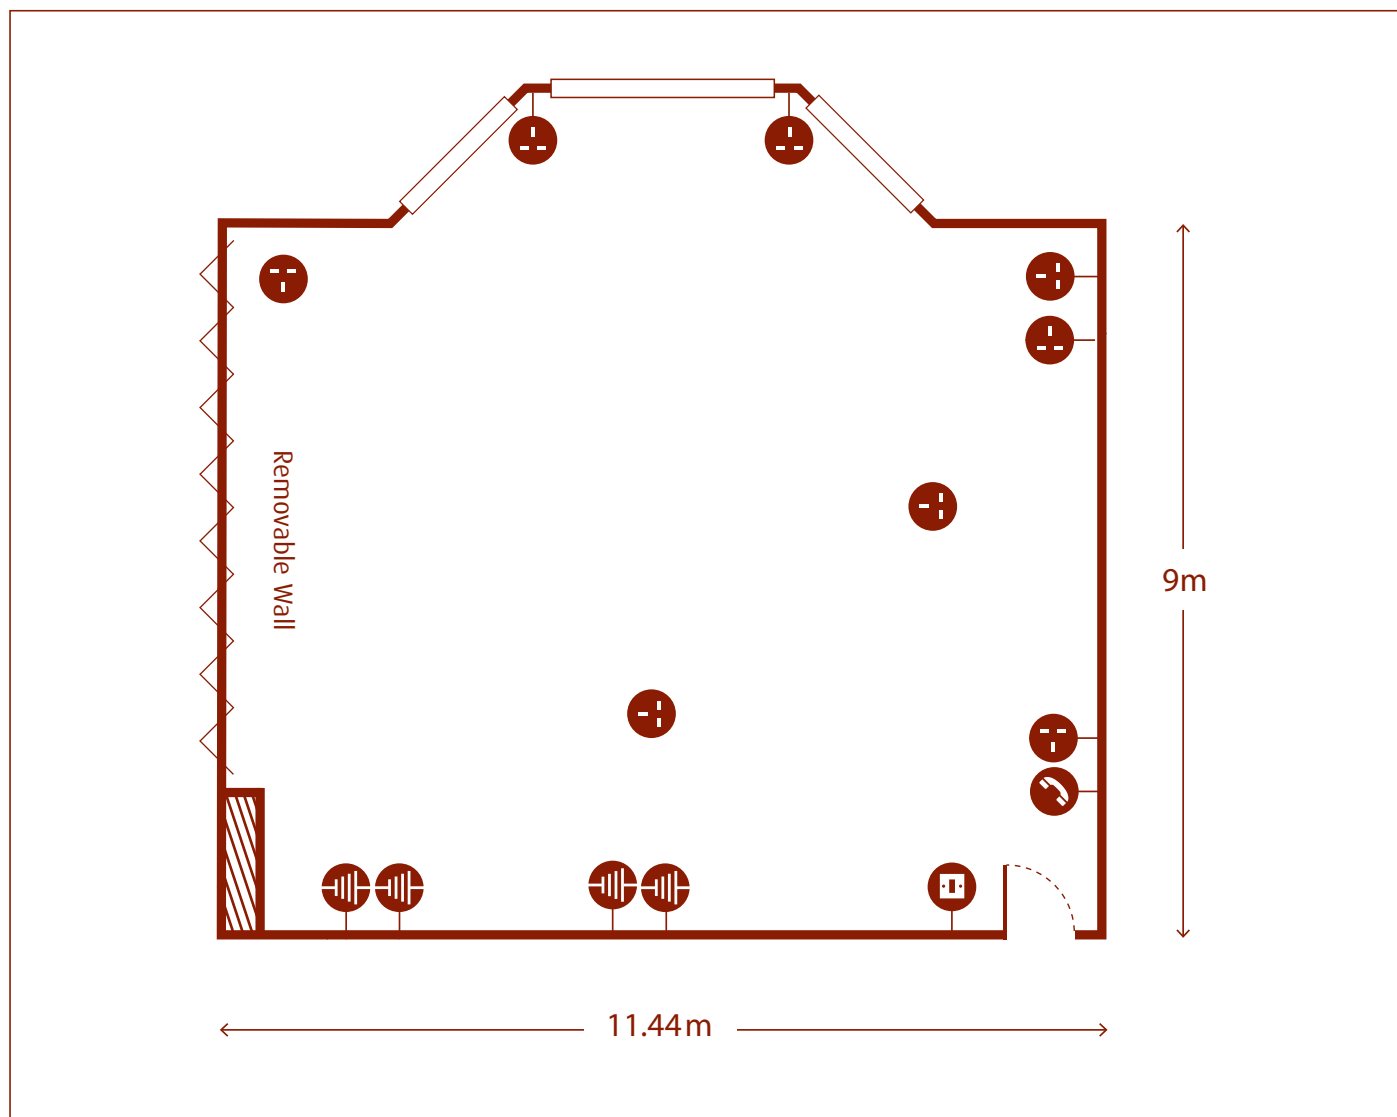

Wellington A

Room Specification

CAPACITIES

Theatre	100
U-Shape	30
Boardroom	40
Classroom	40
Cabaret	60

DIMENSIONS (m)

Room size	11.44 x 9
Total floor size	102.96m ²
Celling height	3.4

KEY

Light switch	
Power supply	
Telephone	
Network point	