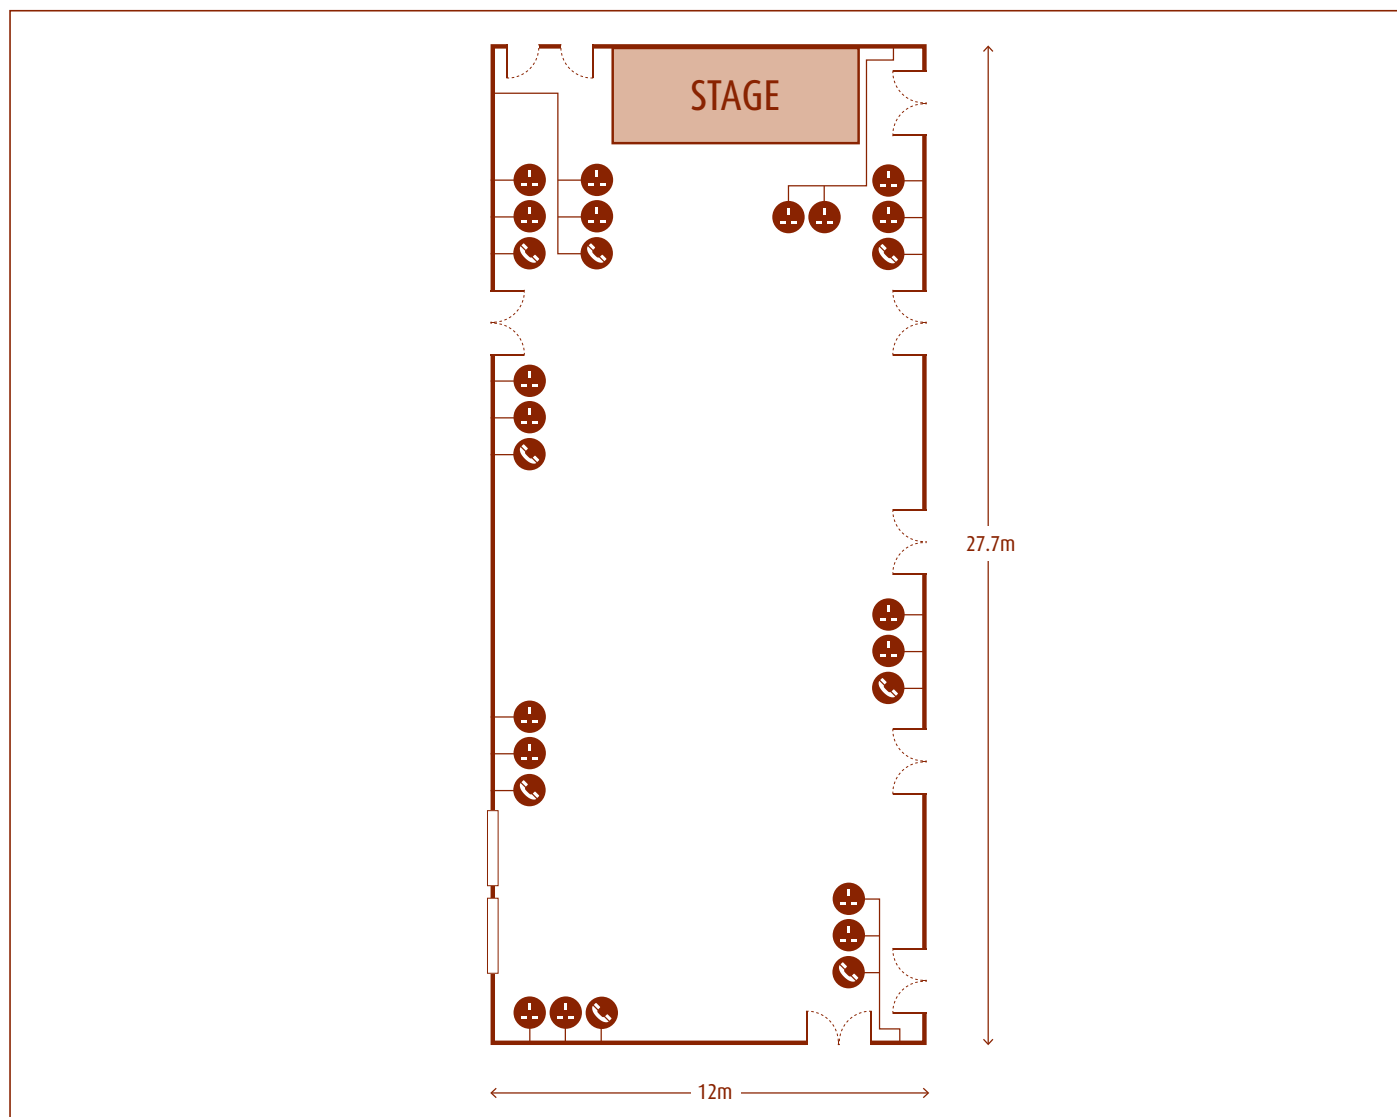

Grand Prix Suite

Room Specification

CAPACITIES

Theatre	300
Classroom	150
Cabaret	150
Dinner	200
Dinner Dance	180

DIMENSIONS (m)

Room size	27.7 x 12
Total floor size	332.4m ²
Celling height	3.3

KEY

Light switch	
Power supply	
Telephone	